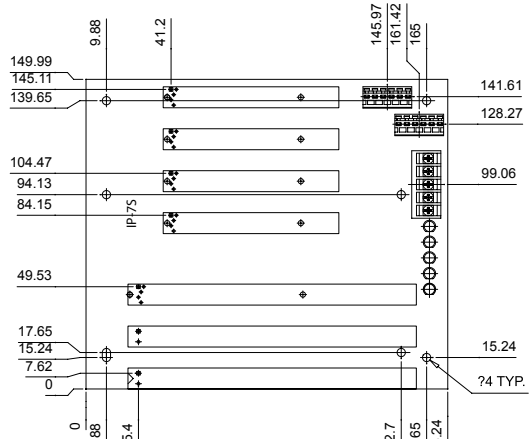

IP-6S-RS-R40

Ordering Information

IP-6S-RS-R40	6-slot backplane with 3 PCI slots and 2 ISA slots
PAC-52G	6-slot half-size compact chassis
PAC-107G	6-slot full-size compact chassis
PAC-1000G	6-slot full-size compact chassis

IP-6SA-RS-R40

ATX power

Ordering Information

IP-6SA-RS-R40	6-slot backplane with 3 PCI slots and 2 ISA slots
PAC-52G	6-slot half-size compact chassis
PAC-106G	6-slot full-size compact chassis
PAC-107G	6-slot full-size compact chassis
PAC-1000G	6-slot full-size compact chassis

IP-7S-RS-R40

Ordering Information

IP-7S-RS-R40	7-slot backplane with 3 PCI slots and 2 ISA slots
PAC-700G	7-slot half-size compact chassis
PAC-1700G	7-slot half-size compact chassis

IP-7SA-RS-R40

ATX power

Ordering Information

IP-7SA-RS-R40	7-slot backplane with 3 PCI slots and 2 ISA slots
PAC-700G	7-slot half-size compact chassis
PAC-1700G	7-slot full size compact chassis

1

Industrial Computing Solutions

2

Embedded Computing Solutions

3

Industrial Data Collector and Controller

4

Video Capture Solutions

5

I/O Communication Solutions

6

Panel Solutions

7

ORing Network Communication

8

Power Supply/ Peripherals