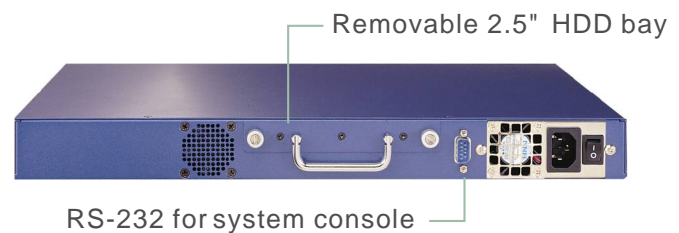

# NSA 1080

**1U Rackmount Network Security Appliance with  
8 Ethernet Ports**

- **1U rackmount network platform**
- **Support Intel<sup>®</sup> Pentium<sup>®</sup> III(Tualatin)Processor up to 1.4GHz+**
- **Built-in eight 10/100 Ethernet ports**
- **One removable 2.5" HDD bay**
- **On-board Compact Flash socket**

## Specification

Construction	1U rackmount chassis, heavy-duty steel
Dimension	426(W) x 305(D) x 43.5(H)mm (16.8" x 12" x 1.72")
Processor	Support Intel Pentium III/(Tualatin) Processor up to 1.4GHz+
Chipset	Intel 815E
Memory	<ul style="list-style-type: none"> <li>· Max. 512MB SDRAM, 168-pin 25° DIMM socket x 1</li> <li>· Optional on board SDRAM up to 256MB</li> </ul>
Storage	<ul style="list-style-type: none"> <li>· One removable 2.5" HDD bay</li> <li>· On-board Compact Flash socket</li> <li>· Optional on-board 64MB IDE interface flash</li> </ul>
Cooling system	Two 40mm fans for system cooling
System control and indicator	<ul style="list-style-type: none"> <li>· Power LED x 1</li> <li>· Power on/off switch x 1 (rear)</li> <li>· Act/ Link, 10/100 LED x 8 on RJ-45</li> </ul>
Ethernet	<ul style="list-style-type: none"> <li>· 10/100 Base-TX port x 8</li> <li>· Intel 82559ER x 7, Intel 82562 x 1</li> <li>· RJ-45 with LED x 8</li> </ul>
System console port	COM port x 1 (rear), RS-232 DB-9 connector
Power Supply	<ul style="list-style-type: none"> <li>· 180W ATX power supply</li> <li>· AC/DC 90 ~ 264V full range @ 47 ~ 63Hz</li> </ul>
Color	PANTONE 295U
Environment	<ul style="list-style-type: none"> <li>· Operating temperatures : 0° C to 40° C</li> <li>· Storage temperatures : -20° C to 80° C</li> <li>· Relative humidity : 10% to 90% (Non-condensing)</li> </ul>
Certification	<ul style="list-style-type: none"> <li>· CE</li> <li>· FCC</li> </ul>

### NSA 1080 Series

Model Name	Chassis	Ethernet port	COM port	Compact Flash	Power Supply
<b>NSA 1080</b>	<b>1U rackmount</b>	<b>8</b>	<b>1</b>	<b>Yes</b>	<b>180W</b>

[www.nexcom.com](http://www.nexcom.com)