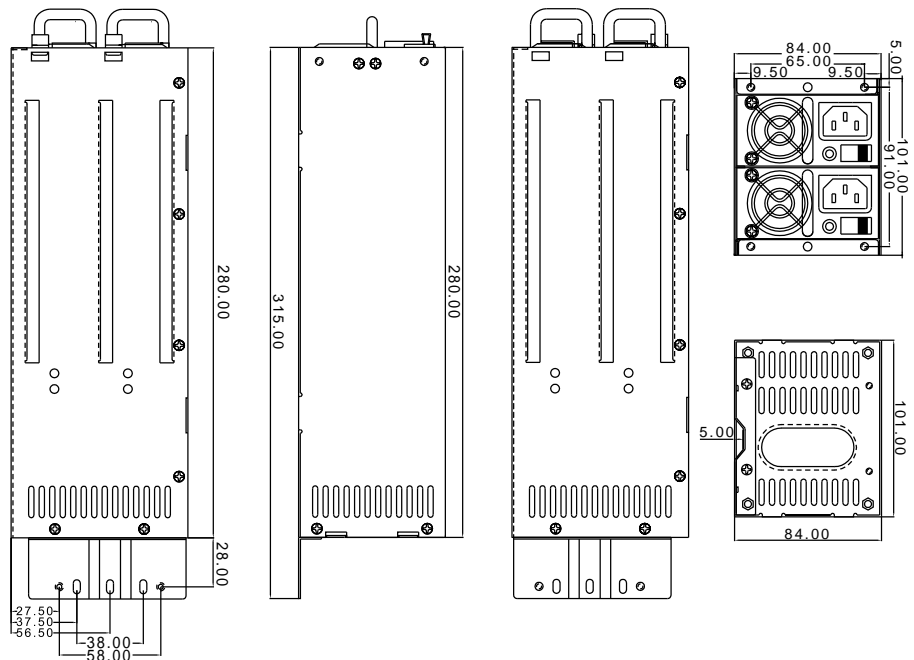

Dimension

DxWxH (mm)	280x101x84
Net Weight	9.5 lb
Safety/EMI/RFI	FCC-B, UL1950/6950 CB, TUV EN 60950 IEC950/1000 EN55022 CISPR22 EN61000 ISO9001
MBTF	100,000 hours at full load and 25C ambient temperature

Compatible Chassis	D Storm 2U Series	D-200	D-200L
	D Storm 3U Series	D-300	D-300L
	D-300AL