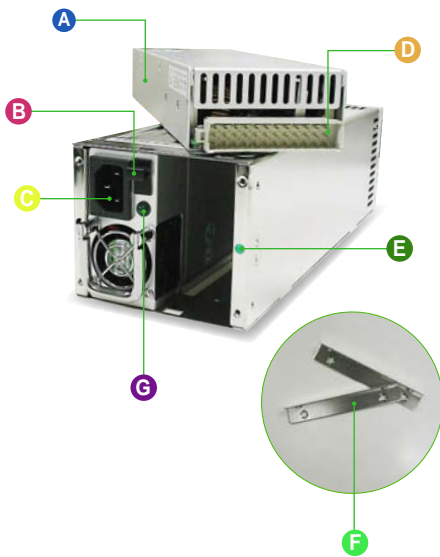

TC-350 R2U

2U Redundant Power Supply Series

■ Introduction

The new TC-350R2U redundant power supply comes with dual AC inputs, triple circuit protections, and aluminum module housing. Active PFC ensures high efficiency and energy saving benefit. TC-350R2U provides the reliability and performance for your server and mission critical application.

4 Pin
Connector

External
Status LED

8 Pin
Connector

24 Pin
Connector

Peripheral
Connector

Floppy
Connector

TC-350R2U

2U Redundant Power Supply Series

- A** AC Input
- B** Single Release Latch
- C** Dual Independent AC
- D** German Industrial Connector
- E** Alarm Reset Switch
- F** Chassis Mounting Bracket
- G** Module Status LED

Specification

Model	TC-350R2U
Form Factor	EPS 12V
Input Voltage	100~240V Full Range
Input Frequency	47Hz ~ 63Hz