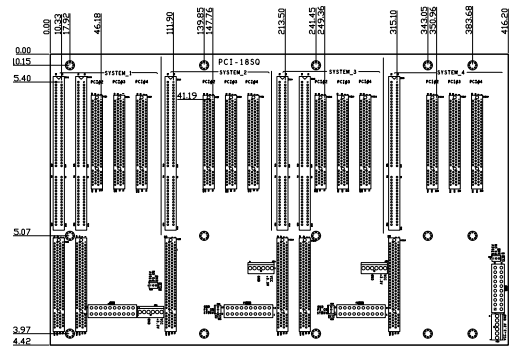

PX-14S5-RS-R30

Ordering Information	
PX-14S5-RS-R30	14 Slot Backplane with 7 PCI and 6 ISA Bus
RACK-305G	4U Rack-mount Industrial Chassis
RACK-360G	4U Rack-mount Industrial Chassis
RACK-814G	4U Rack-mount Industrial Chassis
RACK-3000G	4U Rack-mount Industrial Chassis

PCI-18SQ-RS-R30 4 systems

4 independent power resources

Ordering Information	
PCI-18SQ-RS-R30	18 Slot Backplane with 12 PCI and 2 ISA Bus
RACK-4000B	4U Rack-mount Industrial Chassis

PCI-19S-RS-R30

Ordering Information	
PCI-19S-RS-R3	19 Slot Backplane with 4 PCI and 15 ISA Bus
RACK-3200G	4U Rack-mount Industrial Chassis
RACK-3035G	4U Rack-mount Industrial Chassis