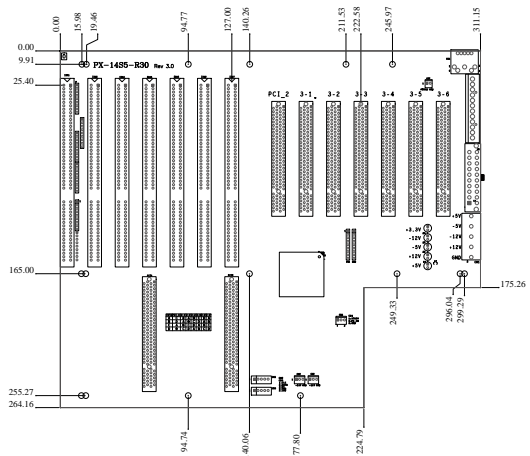

PX-14S3-RS-R31

Ordering Information	
PX-14S3-RS-R30	14 Slot Backplane with 12 PCI and 2 ISA Bus
RACK-305G	4U Rack-mount Industrial Chassis
RACK-360G	4U Rack-mount Industrial Chassis
RACK-814G	4U Rack-mount Industrial Chassis
RACK-3000G	4U Rack-mount Industrial Chassis

PX-14S5-RS-R30

Ordering Information	
PX-14S5-RS-R30	14 Slot Backplane with 7 PCI and 6 ISA Bus
RACK-305G	4U Rack-mount Industrial Chassis
RACK-360G	4U Rack-mount Industrial Chassis
RACK-814G	4U Rack-mount Industrial Chassis
RACK-3000G	4U Rack-mount Industrial Chassis

PCI-18SQ-RS-R30 4 systems

4 independent power resources

Ordering Information	
PCI-18SQ-RS-R30	18 Slot Backplane with 12 PCI and 2 ISA Bus
RACK-4000B	4U Rack-mount Industrial Chassis

PCI-19S-RS-R30

Ordering Information	
PCI-19S-RS-R3	19 Slot Backplane with 4 PCI and 15 ISA Bus
RACK-3200G	4U Rack-mount Industrial Chassis
RACK-3035G	4U Rack-mount Industrial Chassis