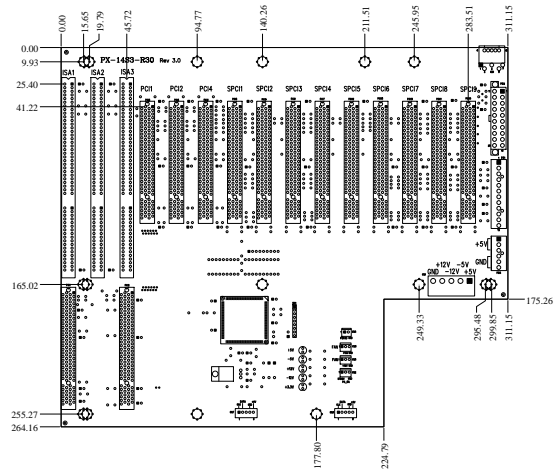

PX-14S3-RS-R31

Ordering Information	
PX-14S3-RS-R30	14 Slot Backplane with 12 PCI and 2 ISA Bus
RACK-305G	4U Rack-mount Industrial Chassis
RACK-360G	4U Rack-mount Industrial Chassis
RACK-814G	4U Rack-mount Industrial Chassis
RACK-3000G	4U Rack-mount Industrial Chassis

PX-14S5-RS-R30

Ordering Information	
PX-14S5-RS-R30	14 Slot Backplane with 7 PCI and 6 ISA Bus
RACK-305G	4U Rack-mount Industrial Chassis
RACK-360G	4U Rack-mount Industrial Chassis
RACK-814G	4U Rack-mount Industrial Chassis
RACK-3000G	4U Rack-mount Industrial Chassis

PCI-18SQ-RS-R30 4 systems

4 independent power resources

Ordering Information	
PCI-18SQ-RS-R30	18 Slot Backplane with 12 PCI and 2 ISA Bus
RACK-4000B	4U Rack-mount Industrial Chassis

PCI-19S-RS-R30

Ordering Information	
PCI-19S-RS-R3	19 Slot Backplane with 4 PCI and 15 ISA Bus
RACK-3200G	4U Rack-mount Industrial Chassis
RACK-3035G	4U Rack-mount Industrial Chassis