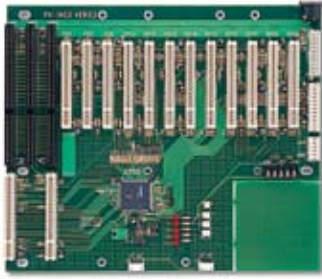

PX-14S3-RS-R31

Ordering Information	
PX-14S3-RS-R30	14 Slot Backplane with 12 PCI and 2 ISA Bus
RACK-305G	4U Rack-mount Industrial Chassis
RACK-360G	4U Rack-mount Industrial Chassis
RACK-814G	4U Rack-mount Industrial Chassis
RACK-3000G	4U Rack-mount Industrial Chassis

PX-14S5-RS-R30

Ordering Information	
PX-14S5-RS-R30	14 Slot Backplane with 7 PCI and 6 ISA Bus
RACK-305G	4U Rack-mount Industrial Chassis
RACK-360G	4U Rack-mount Industrial Chassis
RACK-814G	4U Rack-mount Industrial Chassis
RACK-3000G	4U Rack-mount Industrial Chassis

PCI-18SQ-RS-R30 4 systems

4 independent power resources

Ordering Information	
PCI-18SQ-RS-R30	18 Slot Backplane with 12 PCI and 2 ISA Bus
RACK-4000B	4U Rack-mount Industrial Chassis

PCI-19S-RS-R30

Ordering Information	
PCI-19S-RS-R3	19 Slot Backplane with 4 PCI and 15 ISA Bus
RACK-3200G	4U Rack-mount Industrial Chassis
RACK-3035G	4U Rack-mount Industrial Chassis