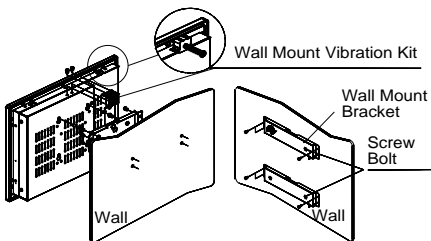

DM & SRM Series

Industrial 12.1", 15", 17", 18"
(SRM: Sun Readable Monitor)

Analog VGA
Input

SRM-121A, SRM-150A SRM-170A
with Auto-Dimming function

Optional Video
Input function

Wall Mounting

ARM
Mounting

SPECIFICATIONS

- Aluminum/plastic made front panel, meet NEMA 4 or IP65 standard
- Optional video input function support composite and S-video on 15", 17" and 18" models only
- 12VDC or 24VDC (15", 17" and 18" model) input for industrial system integration requirement
- Best panel mount design to directly install the LCD monitor into any instrument or workstation.
- SRM series LCD Monitor are with the Sun Readable Ultra High Brightness LCD which is best to use at outdoor.
- Side cabling design to less the LCD monitor's total thickness.
- Front OSD control keys to adjust the best display quality
- Front Plastic Panel and Aluminum Housing to less the total weight
- Ship with Power Adapter for 100-240VAC input
- Two color choices: Dark Blue (Pantone-433C)/ White (Pantone-413C)