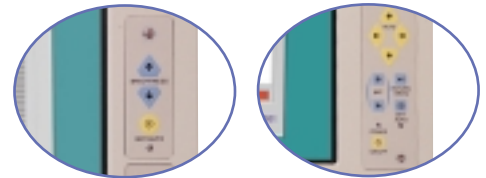

DM & SRM Series

Industrial 12.1", 15", 17", 18"
(SRM: Sun Readable Monitor)

Analog VGA
Input

SRM-121A, SRM-150A SRM-170A
with Auto-Dimming function

Optional Video
Input function

Wall Mounting

ARM
Mounting

SPECIFICATIONS

- Aluminum/plastic made front panel, meet NEMA 4 or IP65 standard
- Optional video input function support composite and S-video on 15", 17" and 18" models only
- 12VDC or 24VDC (15", 17" and 18" model) input for industrial system integration requirement
- Best panel mount design to directly install the LCD monitor into any instrument or workstation.
- SRM series LCD Monitor are with the Sun Readable Ultra High Brightness LCD which is best to use at outdoor.
- Side cabling design to less the LCD monitor's total thickness.
- Front OSD control keys to adjust the best display quality
- Front Plastic Panel and Aluminum Housing to less the total weight
- Ship with Power Adapter for 100-240VAC input
- Two color choices: Dark Blue (Pantone-433C)/ White (Pantone-413C)

C: Color Code : D : Dark Blue / W : White

M: Front Panel Material Code AL: Aluminum None: Plastic

VI: Support video input function VI: Yes None: No

A: Support Auto-Dimming function A: Yes None: No.

Option: ARM-11: Flat Panel Monitor Arm Loading capacity from 3kg~6kg for various demands