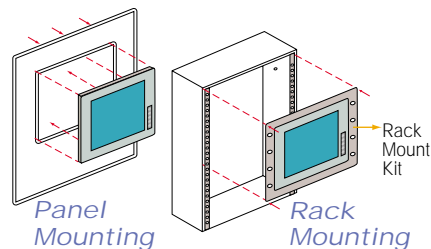

DM & SRM Series

Industrial 12.1", 15", 17", 18"
(SRM: Sun Readable Monitor)

Analog VGA
Input

SRM-121A, SRM-150A SRM-170A
with Auto-Dimming function

Optional Video
Input function

Wall Mounting

ARM
Mounting

SPECIFICATIONS

- Aluminum/plastic made front panel, meet NEMA 4 or IP65 standard
- Optional video input function support composite and S-video on 15", 17" and 18" models only
- 12VDC or 24VDC (15", 17" and 18" model) input for industrial system integration requirement
- Best panel mount design to directly install the LCD monitor into any instrument or workstation.
- SRM series LCD Monitor are with the Sun Readable Ultra High Brightness LCD which is best to use at outdoor.
- Side cabling design to less the LCD monitor's total thickness.
- Front OSD control keys to adjust the best display quality
- Front Plastic Panel and Aluminum Housing to less the total weight
- Ship with Power Adapter for 100-240VAC input
- Two color choices: Dark Blue (Pantone-433C)/ White (Pantone-413C)