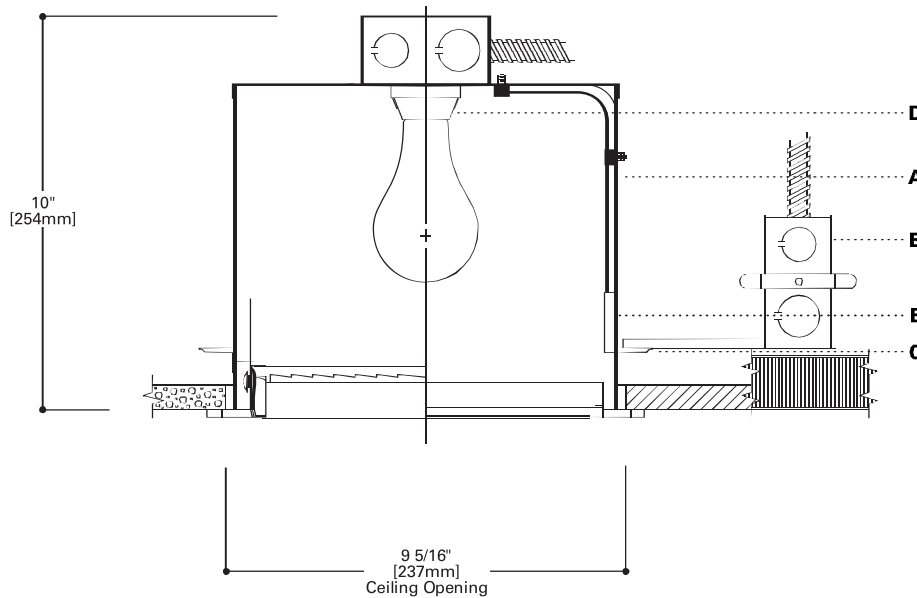

B...Junction Box

Junction Box has 1/2" and 3/4" knockouts.

C...Bar Hangers

One piece Bar Hangers span 16" joists.

D...Socket

Porcelain socket with nickel plated screw shell.

E...Integral Thermal Protector

Integral thermal protector guards against misuse of insulation materials and improper lamping.

Labels

U.L. damp location, U.L. Feed Through, IP Rated, CSA Certified.

H8T

150W R40
200W A23

8" RECESSED
INCANDESCENT
DOWNLIGHT

ORDERING INFORMATION

SAMPLE NUMBER: H8T80P

Complete unit consists of housing and trim.

Housing

H8T

H8T=8" Non-IC High
Wattage Housing

Trims

LENS

Albalite Lens -Wet Location listed
200W A23
80P=White
OD: 11 5/16" (303mm)

Fresnel Lens - Wet location Listed
200W A23
83P=White
Wet Location Listed
OD: 11 5/16" (303mm)

EYEBALL

Regressed Eyeball
150W R40
89P=White
OD: 10 5/8" (270mm)

ADV042523
Supersedes ADV000331

Note: Specifications and Dimensions subject to change without notice.

Visit our web site at www.cooperlighting.com