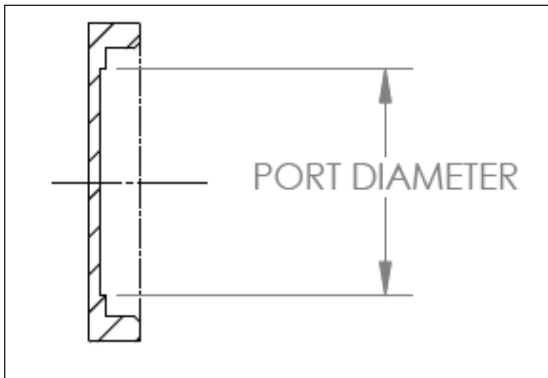

PORT PLUGS

Mounting on to a port frame, a Port Plug replaces the open port with a cap that matches either the reflectance of the sphere wall or the open port.

| Model Number | Order Number | Port Diameter | Reflectance Material |
|--------------|--------------|---------------|----------------------|
| PP-025-SF | AS-02340-002 | 0.25" | Spectrafect |
| PP-050-SF | AS-02340-004 | 0.50" | Spectrafect |
| PP-063-SF | AS-02340-005 | 0.625" | Spectrafect |
| PP-075-SF | AS-02340-006 | 0.75" | Spectrafect |
| PP-100-SF | AS-02340-008 | 1.00" | Spectrafect |
| PP-125-SF | AS-02340-010 | 1.25" | Spectrafect |
| PP-150-SF | AS-02340-012 | 1.50" | Spectrafect |
| PP-200-SF | AS-02340-016 | 2.00" | Spectrafect |
| PP-250-SF | AS-02340-020 | 2.50" | Spectrafect |
| PP-300-SF | AS-02340-024 | 3.00" | Spectrafect |
| PP-400-SF | AS-02340-032 | 4.00" | Spectrafect |
| PP-500-SF | AS-02340-040 | 5.00" | Spectrafect |
| PP-025-FB | AS-02341-002 | 0.25" | Flat Black |
| PP-063-FB | AS-02341-005 | 0.625" | Flat Black |
| PP-075-FB | AS-02341-006 | 0.75" | Flat Black |
| PP-125-FB | AS-02341-010 | 1.25" | Flat Black |
| PP-150-FB | AS-02341-012 | 1.50" | Flat Black |
| PP-300-FB | AS-02341-024 | 3.00" | Flat Black |
| PP-400-FB | AS-02341-032 | 4.00" | Flat Black |
| PP-500-FB | AS-02341-040 | 5.00" | Flat Black |
| PP-025-SL | AS-02350-002 | 0.25" | Spectralon |
| PP-050-SL | AS-02350-004 | 0.50" | Spectralon |
| PP-100-SL | AS-02350-008 | 1.00" | Spectralon |
| PP-150-SL | AS-02350-012 | 1.50" | Spectralon |
| PP-250-SL | AS-02350-020 | 2.50" | Spectralon |
| PP-025-IG | AS-02360-002 | 0.25" | Infragold |
| PP-063-IG | AS-02360-005 | 0.625" | Infragold |
| PP-075-IG | AS-02360-006 | 0.75" | Infragold |
| PP-100-IG | AS-02360-008 | 1.00" | Infragold |
| PP-125-IG | AS-02360-010 | 1.25" | Infragold |

PP-XXX-SL, SF, IG, FB

XXX = Diameter of the sphere port

SF = Spectralon Material SL = Spectrafect Coating IG = Infragold FB = Flat Black