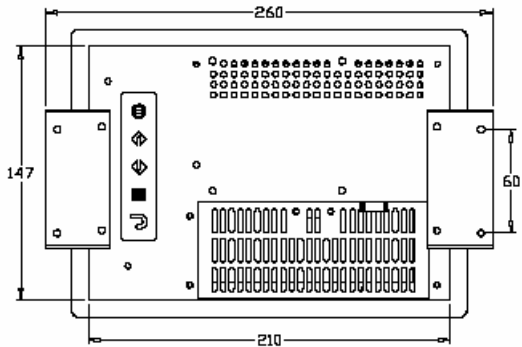

Front View

Side View

Rear View

Bottom View

LCD Screen

| | |
|----------------|--|
| LCD Type | Grade A industrial TFT LCD Panel |
| Display Size | 6.4 inch diagonal (129.6H x 97.44V) |
| Resolution | 640 x 480, VGA |
| Display Color | 262,144 color |
| Brightness | 300 cd/m ² |
| Contrast Ratio | 180 : 1 (Typical) |
| Pixel Pitch | 0.203 x 0.203 mm |
| Viewing Angle | 55 / 55 / 15 / 35 (L / R / U / D) |
| OSD Control | Brightness, Contrast, Phase & Clock, Color, H & V position, Auto-tune & Recall |
| VGA Connector | D-Sub 15 pin VGA analog |
| Video Input | S-Video and Composite |
| LCD MTBF | 20,000 hrs |
| Mounting | Panel, wall-mount or VESA arm |
| Dimension | 230(W) x 167(H) x 51(D) mm |
| Weight | 1.5 kg (Net) / 3.5 kg (Gross) |
| Packing | 480(L) x 362(W) x 85(H) mm |

Touch Screen

| | | |
|----------------------|---|--------------|
| Type | Resistive | Surface Wave |
| Thickness | 2mm | 3mm |
| Light transmission | 82% | 90% |
| Controller Interface | Serial / USB | Serial / USB |
| Durability | 35 Million | 50 Million |
| OS Support | Windows XP, 2000, NT, 98, DOS and Linux | |

External Power Adapter

| | |
|-----------------|---------------------------|
| AC Input | 110V ~ 220V AC Input |
| DC Input | 12V@3A Output |
| AC Cable Length | 180cm |
| DC Cable Length | 182cm |
| Adapter Size | 108(L) x 64(W) x 30(H) mm |
| Safety Approval | UL, CE |