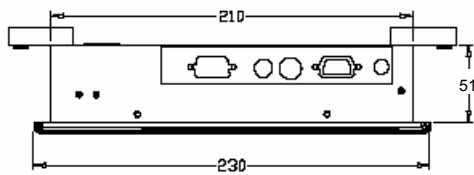

Front View

Side View

Rear View

Bottom View

LCD Screen

| | |
|----------------|--|
| LCD Type | Grade A industrial TFT LCD Panel |
| Display Size | 6.4 inch diagonal (129.6H x 97.44V) |
| Resolution | 640 x 480, VGA |
| Display Color | 262,144 color |
| Brightness | 300 cd/m ² |
| Contrast Ratio | 180 : 1 (Typical) |
| Pixel Pitch | 0.203 x 0.203 mm |
| Viewing Angle | 55 / 55 / 15 / 35 (L / R / U / D) |
| OSD Control | Brightness, Contrast, Phase & Clock, Color, H & V position, Auto-tune & Recall |
| VGA Connector | D-Sub 15 pin VGA analog |
| Video Input | S-Video and Composite |
| LCD MTBF | 20,000 hrs |
| Mounting | Panel, wall-mount or VESA arm |
| Dimension | 230(W) x 167(H) x 51(D) mm |
| Weight | 1.5 kg (Net) / 3.5 kg (Gross) |
| Packing | 480(L) x 362(W) x 85(H) mm |

Touch Screen

| | | |
|----------------------|---|--------------|
| Type | Resistive | Surface Wave |
| Thickness | 2mm | 3mm |
| Light transmission | 82% | 90% |
| Controller Interface | Serial / USB | Serial / USB |
| Durability | 35 Million | 50 Million |
| OS Support | Windows XP, 2000, NT, 98, DOS and Linux | |

External Power Adapter

| | |
|-----------------|---------------------------|
| AC Input | 110V ~ 220V AC Input |
| DC Input | 12V@3A Output |
| AC Cable Length | 180cm |
| DC Cable Length | 182cm |
| Adapter Size | 108(L) x 64(W) x 30(H) mm |
| Safety Approval | UL, CE |