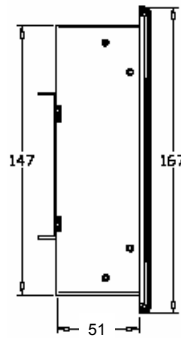

Front View

Side View

Rear View

Bottom View

LCD Screen

| | |
|----------------|--|
| LCD Type | Grade A industrial TFT LCD Panel |
| Display Size | 6.4 inch diagonal (129.6H x 97.44V) |
| Resolution | 640 x 480, VGA |
| Display Color | 262,144 color |
| Brightness | 300 cd/m ² |
| Contrast Ratio | 180 : 1 (Typical) |
| Pixel Pitch | 0.203 x 0.203 mm |
| Viewing Angle | 55 / 55 / 15 / 35 (L / R / U / D) |
| OSD Control | Brightness, Contrast, Phase & Clock, Color, H & V position, Auto-tune & Recall |
| VGA Connector | D-Sub 15 pin VGA analog |
| Video Input | S-Video and Composite |
| LCD MTBF | 20,000 hrs |
| Mounting | Panel, wall-mount or VESA arm |
| Dimension | 230(W) x 167(H) x 51(D) mm |
| Weight | 1.5 kg (Net) / 3.5 kg (Gross) |
| Packing | 480(L) x 362(W) x 85(H) mm |

External Power Adapter

| | |
|-----------------|---------------------------|
| AC Input | 110V ~ 220V AC Input |
| DC Input | 12V@3A Output |
| AC Cable Length | 180cm |
| DC Cable Length | 182cm |
| Adapter Size | 108(L) x 64(W) x 30(H) mm |
| Safety Approval | UL, CE |