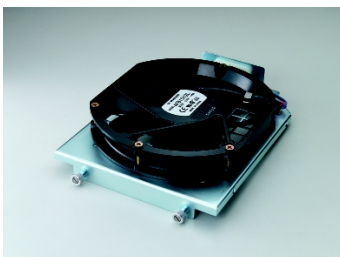

Fan Modules

9662303206

For: MIC-3031, MIC-3032
Fan tray module including metal bracket, 1 x 86-CFM fan, fan filter foam and connector

9682303800

For: MIC-3038, MIC-3041
Front hot-swappable fan module (163-CFM)

9662303302

For: MIC-3033
Rear fan tray module including metal bracket, 1x 15-CFM fan, fan filter and foam and connector

9682305600

For: MIC-3056
Hot-swappable fan module (with 3 fans)

9662302102

For: MIC-3001
Fan tray module including metal bracket, 2 x 86-CFM fan, fan filter and foam and connector

9682308100

For: MIC-3081
Fan tray module including metal bracket, 1 x 163-CFM fan and connector

9682308101

For: MIC-3081
Blower tray module including metal bracket, 1 x 40 CFM fan and connector

CompactPCI Enclosures 1