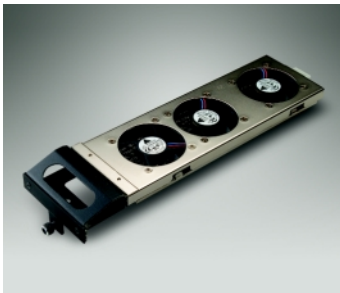

Fan Modules

9662303206

For: MIC-3031, MIC-3032
Fan tray module including metal bracket, 1 x 86-CFM fan, fan filter foam and connector

9682303800

For: MIC-3038, MIC-3041
Front hot-swappable fan module (163-CFM)

9682303801

For: MIC-3038, MIC-3041
Rear hot-swappable fan module (44-CFM)

9662303210

For: MIC-3031, MIC-3032
Fan tray module including metal bracket, 1 x 115-CFM fan, and connector

9662303301

For: MIC-3033
Front fan tray module including metal bracket, 1x 86-CFM fan, fan filter, foam and connector

9662303302

For: MIC-3033
Rear fan tray module including metal bracket, 1x 15-CFM fan, fan filter and foam and connector

9682305600

For: MIC-3056
Hot-swappable fan module (with 3 fans)

9662302102

For: MIC-3001
Fan tray module including metal bracket, 2 x 86-CFM fan, fan filter and foam and connector

9682308100

For: MIC-3081
Fan tray module including metal bracket, 1 x 163-CFM fan and connector

9682308101

For: MIC-3081
Blower tray module including metal bracket, 1 x 40 CFM fan and connector

CompactPCI Enclosures 1