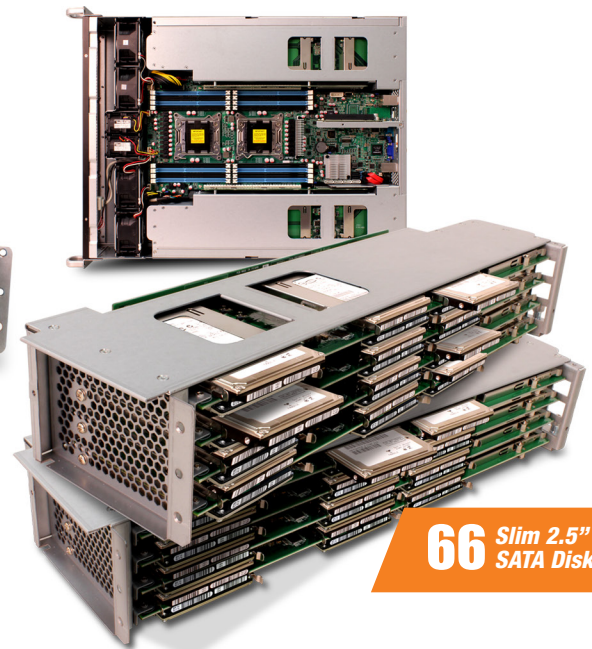

High Performance 2U storage server

CRS-720X-2R

Features

- Intel® Xeon E5-2600 family Processor
- Intel® C602-A PCH
- Up to 16 of DDRIII Slots
- Gigabit Ethernet x 2 (Intel 82547L chipset)
- Up to 66 2.5" slim SATA hard disks
- Upgradable to 2 of 10GbE
- Windows 2008 R2, R2 Enterprise, RedHat Enterprise, Cent OS, SuSE, VMware ESX 4.1/ESXi 4.1 support

Applications

- Object Storage Controller Node
- High Performance Computing
- High IOPS Storage Server Platforms
- Graphic/Game Cloud

Specifications

Form Factor	2U Height Server
Processor	2 x Intel® Xeon E5-2600 Family
System Memory	16 x DDRIII slots
Chipset	Intel® C602-A PCH
Ethernet	2 x Intel 82574L GbE + 1 x Management Port
Graphic	Aspeed AST2300 with 16MB VRAM
Expansion Slots	8 x PCI-E x16 [Full Height] 1 x PCI-E x16 [Half Height]
Storage	64 x Slim 2.5" SATA (storage), 2 x Slim 2.5" SATA (OS)
Rear IO Ports	1 x External Serial Port 4 x External USB Port (2 x Front; 2 x Rear) 1 x VGA Port 2 x RJ-45 + 1 x Mgmt LAN
Power Supply	Redundant 920W 80 Plus Gold certified