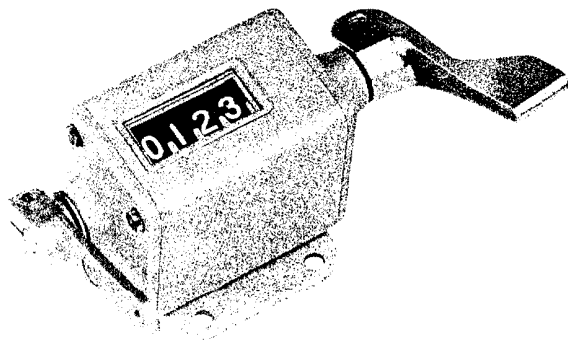

**SMALL QUICK LEVER RESET COUNTER
SERIES 1975, 1976**

DESCRIPTION

Compact counters with quick lever reset. Smallest size and greatest number of figures. Rugged and durable. Low friction, corrosion resistant materials. Long, maintenance free life. High readability, accurate, versatile design.

APPLICATIONS

Power presses, office machines, coin sorters, automatic screw machines.

MODELS

Series 1975—Quick Lever Reset Revolution Drive, adds one count for each drive shaft revolution in either direction. Actuation of reset lever through arc of 60° resets counter. 4 figures only. Left shaft extension only. Nonstock, make item.

Series 1976—Quick Lever Reset Ratchet Drive, adds one count for each drive shaft actuation through an arc of 40° min in specified rotation. Actuation of reset lever through arc of 60° resets counter. 4 figures only, Number 1 rotation only.

STOCK ITEMS

Ratchet drive, quick lever reset, 5 figure	197614-001	—	—	—
--	------------	---	---	---

SPECIFICATIONS

Speed: Ratchet: harmonic—1000 cpm; impact—at least 30 ms to advance lever 45°. Revolution: 1000 rpm