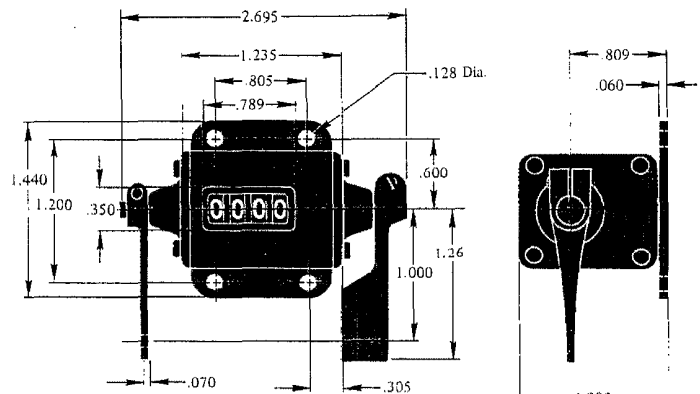

Torque: Maximum static: revolution 3 oz-in., ratchet 8 oz-in.

Number of Figures: 4

Size of Figures: 0.166 in. high by 0.099 in. wide

Color of Figures: White on black

Character Configuration: 0 to 9

Reset: Quick lever

Lubrication: Not required

Mounting: Base

Construction: Case: Zamak. Shaft: chrome plated steel. Wheels: Zamak. Ratchet: sintered metal. Working parts: hardened steel

Net Weight: 5 oz

DIMENSIONS

Also Reset Knob Location