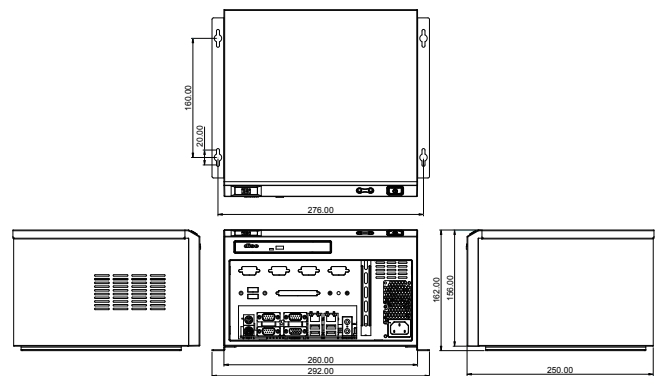

EBC-3100

Mini-ITX Chassis for High Power Consumption Application

Features

- ◆ Design for high performance application, bundle with 270W high efficiency ATX power supply
- ◆ Front accessible I/O design
- ◆ support 1 x expansion slot
- ◆ one 3.5" hard drive, one slim type optical drive capacity

Specifications

| | |
|------------------------|---|
| SBC Form Factor | Mini-ITX |
| Drive Bays | 1x 3.5" hard drive, 1 x slim type optical drive |
| Cooling Fans | 1 x 8 cm |
| I/O Ports | 4 x DB-9, 2 x USB, 8 pin terminal block for DIO |
| Indicators | Power, HDD LED |
| Buttons | Power switch, reset |
| Expansion Slots | 1 x full high expansion slot |
| Chassis Construction | Heavy duty metal with plastic front panel |
| Operating Temperature* | 0°C~50°C |
| Operating Humidity | 10% ~90% |
| Color | Black |
| Weight (Net / Goss) | 3.4kg / 4.6kg |
| Dimensions (DxWxH) | 250 mm x 260 mm x 156 mm |
| Mounting | Desktop, wall mount |

* Operating temperature is determined by system thermal test running with KINO-9654G4, Pentium IV 3.4GHz processor 651 and 2GB DDR2 RAM.

Dimensions (unit:mm)

Compatible SBC

| Part No. | Expansion Type | Recomand CPU Cooler |
|-------------|----------------|-----------------------|
| KINO-9654G4 | PCIe x 16 | CF-520-RS, CF-775B-RS |
| KINO-9454 | PCIe x 16 | CF-520-RS, CF-775B-RS |
| KINO-9652 | PCI | CF-479B-RS |
| KINO-9453 | PCI | CF-479B-RS |
| KINO-9452 | PCI | CF-479B-RS |
| KINO-690AM2 | PCI | CF-AM2-RS |
| KINO-761AM2 | PCI | CF-AM2-RS |