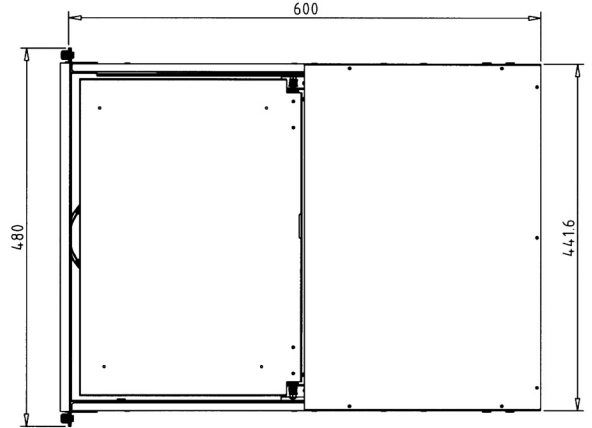

VTC610323

1U 15" LCD Keyboard Drawer

model with Cherry PS/2 keyboard with 2-button trackball

Specifications:

Display Size	15" inch diagonal
LCD Type	Samsung grade A industrial TFT LCD Panel
Resolution	1,024 x 768 with 60 / 70 / 75Hz
Display color	16.2 M
Brightness	450 cd/m ²
Contrast Ratio	400:1
Response Time	TR=5/ Tf=20 ms
Pixel Pitch	0.297 (H) x 0.297 (V) mm
Viewing Angle	70/ 70/ 70/ 65 (L/R/U/D)
OSD Control	Brightness, Contrast, Phase & Clock, Color, H & V Position, Auto-tune, Recall & Language
Signal Input	VGA, Analog RGB
Option Video Input	S-video & Composite
LCD MTBF	50,000 hrs