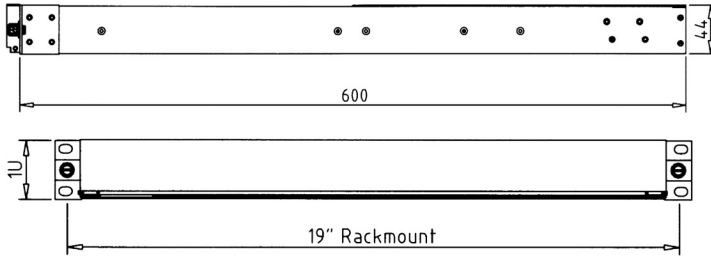

VTC610323

1U 15" LCD Keyboard Drawer

model with Cherry PS/2 keyboard with 2-button trackball

Specifications:

Display Size	15" inch diagonal
LCD Type	Samsung grade A industrial TFT LCD Panel
Resolution	1,024 x 768 with 60 / 70 / 75Hz
Display color	16.2 M
Brightness	450 cd/m ²
Contrast Ratio	400:1
Response Time	TR=5/ Tf=20 ms
Pixel Pitch	0.297 (H) x 0.297 (V) mm
Viewing Angle	70/ 70/ 70/ 65 (L/R/U/D)
OSD Control	Brightness, Contrast, Phase & Clock, Color, H & V Position, Auto-tune, Recall & Language
Signal Input	VGA, Analog RGB
Option Video Input	S-video & Composite
LCD MTBF	50,000 hrs