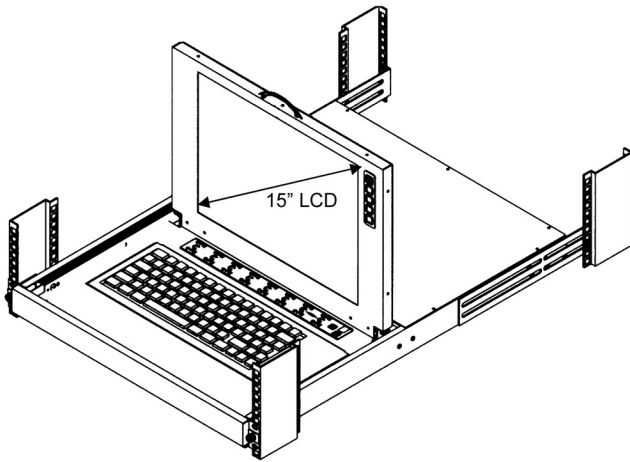

VTC610323

1U 15" LCD Keyboard Drawer

model with Cherry PS/2 keyboard with 2-button trackball

Specifications:

Display Size	15" inch diagonal
LCD Type	Samsung grade A industrial TFT LCD Panel
Resolution	1,024 x 768 with 60 / 70 / 75Hz
Display color	16.2 M
Brightness	450 cd/m ²
Contrast Ratio	400:1
Response Time	TR=5/ Tf=20 ms
Pixel Pitch	0.297 (H) x 0.297 (V) mm
Viewing Angle	70/ 70/ 70/ 65 (L/R/U/D)
OSD Control	Brightness, Contrast, Phase & Clock, Color, H & V Position, Auto-tune, Recall & Language
Signal Input	VGA, Analog RGB
Option Video Input	S-video & Composite
LCD MTBF	50,000 hrs