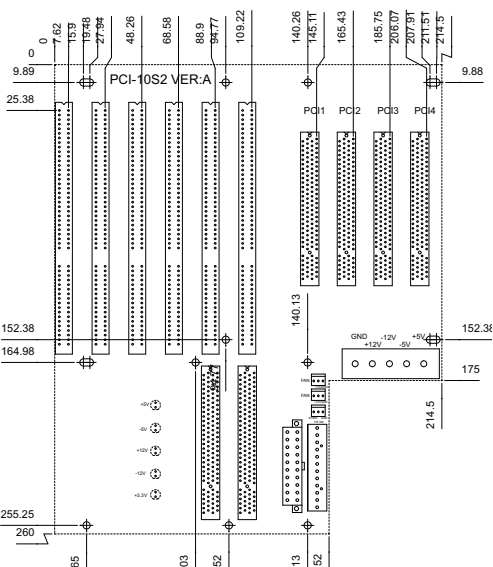

PCI-10S-RS-R40

Ordering Information

PCI-10S-RS-R40	10-slot backplane with 4 PCI slots and 5 ISA Bus slots
PAC-125G-R20	10-slot full-size industrial chassis
RACK-900G	10-slot full-size industrial chassis

PX-10S-RS-R40

Ordering Information

PX-10S-RS-R40	10-slot backplane with 7 PCI slots and 3 ISA Bus slots
PAC-125G-R20	10-slot full-size industrial chassis

PCI-10S2-RS-R40

Ordering Information

PCI-10S2-RS-R40	10-slot backplane with 4 PCI slots and 5 ISA Bus slots
RACK-900G	10-slot full-size industrial chassis