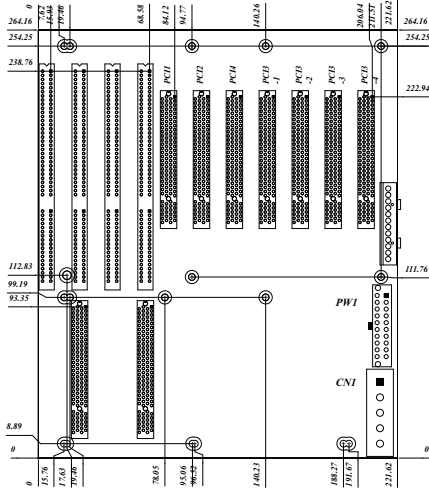

PCI-10S-RS-R40

Ordering Information

PCI-10S-RS-R40	10-slot backplane with 4 PCI slots and 5 ISA Bus slots
PAC-125G-R20	10-slot full-size industrial chassis
RACK-900G	10-slot full-size industrial chassis

PX-10S-RS-R40

Ordering Information

PX-10S-RS-R40	10-slot backplane with 7 PCI slots and 3 ISA Bus slots
PAC-125G-R20	10-slot full-size industrial chassis

PCI-10S2-RS-R40

Ordering Information

PCI-10S2-RS-R40	10-slot backplane with 4 PCI slots and 5 ISA Bus slots
RACK-900G	10-slot full-size industrial chassis