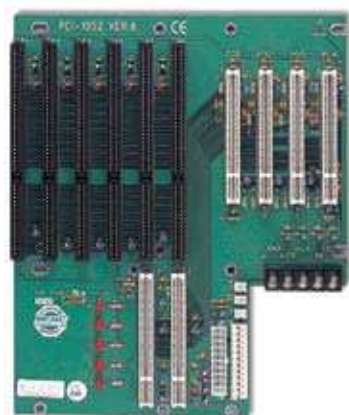

PCI-10S-RS-R40

Ordering Information

PCI-10S-RS-R40	10-slot backplane with 4 PCI slots and 5 ISA Bus slots
PAC-125G-R20	10-slot full-size industrial chassis
RACK-900G	10-slot full-size industrial chassis

PX-10S-RS-R40

Ordering Information

PX-10S-RS-R40	10-slot backplane with 7 PCI slots and 3 ISA Bus slots
PAC-125G-R20	10-slot full-size industrial chassis

PCI-10S2-RS-R40

Ordering Information

PCI-10S2-RS-R40	10-slot backplane with 4 PCI slots and 5 ISA Bus slots
RACK-900G	10-slot full-size industrial chassis

1 Application Server Platform

2 Single Board Computer

3 IBX Series POS PC

4 AFOLLUX POS Panel PC

5 Video Capture Card

6 KAMIO RISC

7 IOVU Open HMI

8 VITO Universal Controller