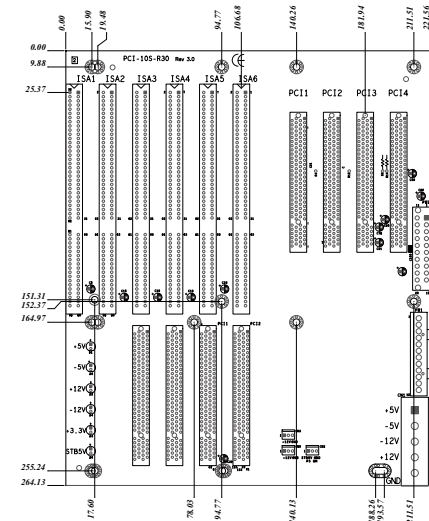

PCI-10S-RS-R40

Ordering Information

PCI-10S-RS-R40	10-slot backplane with 4 PCI slots and 5 ISA Bus slots
PAC-125G-R20	10-slot full-size industrial chassis
RACK-900G	10-slot full-size industrial chassis

PX-10S-RS-R40

Ordering Information

PX-10S-RS-R40	10-slot backplane with 7 PCI slots and 3 ISA Bus slots
PAC-125G-R20	10-slot full-size industrial chassis

PCI-10S2-RS-R40

Ordering Information

PCI-10S2-RS-R40	10-slot backplane with 4 PCI slots and 5 ISA Bus slots
RACK-900G	10-slot full-size industrial chassis