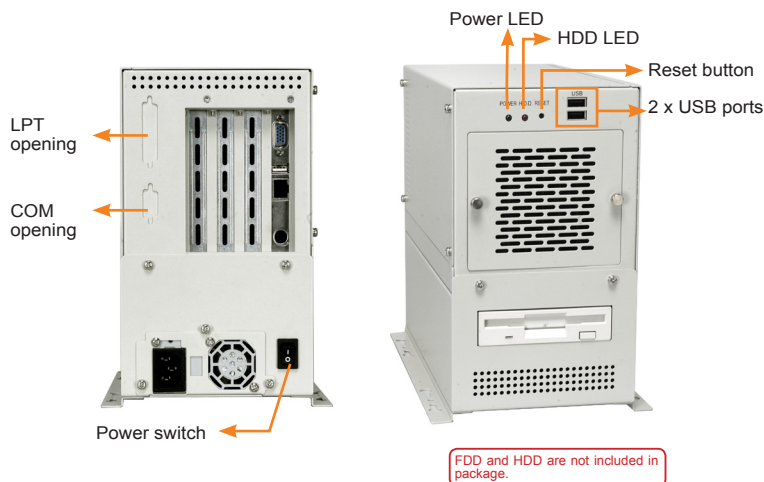

PAC-42GH

4-slot Half-size Compact Chassis

Features

- ◆ 2 x USB ports on front panel
- ◆ 1 x 8cm cooling fan with replaceable fan filter
- ◆ Supports 1x front accessible 3.5" with 1x 3.5" HDD or 2 x 2.5" HDD

Specifications

◆ Construction	Metal
◆ SBC Form Factor	Half-size, slot CPU cards
◆ Drive Combinatons	1 x front-accessible 3.5" with 1 x 3.5" HDD or 1 x front-accessible 3.5" with 2 x 2.5" HDD
◆ Cooling Fans	1 x 8 cm
◆ I/O ports	2 x USB
◆ I/O Openings	1 x LPT, 1 x COM
◆ Expansion Slots	4 slots
◆ Indicators	Power, HDD
◆ Buttons	Power switch, reset
◆ Operating Shock	10G acceleration peak to peak (11ms)
◆ Operating Vibration	5~17Hz, 0.1" double amplitude displacement 17~640Hz, 1.5G acceleration peak to peak
◆ Operating Temperature	0~40°C
◆ Operation Humidity	10% ~ 90%
◆ Color	W: White
◆ Weight (Net / Gross)	3.9kg / 6.1kg
◆ Dimensions (DxWxH)	269mm x 140mm x 230mm

Dimensions

Backplane Options

Model No.	SBC Type	PCI	ISA	PSU Connector
BP-4S-RS-R30	ISA	0	4	AT
IP-4S-RS-R30	PCISA	3	0	AT
IP-4S2-RS-R30	PCISA	2	1	AT

Power Supply Options

Type	Model No.	Watt
AT	ACE-916AP-RS	150W

PAC-42GH can support single 1U height PSU. For more models of IEI PSU, please visit www.ieiworld.com

Ordering Information

Part No.	Description
PAC-42GHW/ACE-916AP/IP-4S	4-slot half-size chassis with ACE-916AP-RS and IP-4S-RS-R30, RoHS
PAC-42GHW/ACE-916AP/BP-4S	4-slot Half-size chassis with ACE-916AP-RS and BP-4S-RS-R30, RoHS
PAC-42GHW/ACE-916AP/IP-4S2	4-slot half-size chassis with ACE-916AP-RS and IP-4S2-RS-R30, RoHS