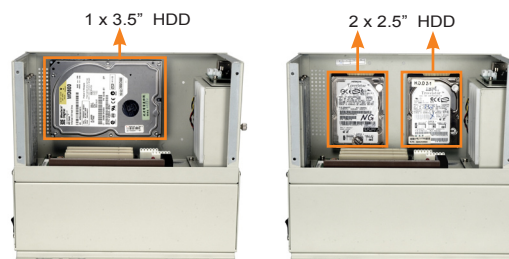

PAC-42GH

4-slot Half-size Compact Chassis

Features

- ◆ 2 x USB ports on front panel
- ◆ 1 x 8cm cooling fan with replaceable fan filter
- ◆ Supports 1x front accessible 3.5" with 1x 3.5" HDD or 2 x 2.5" HDD

Specifications

◆ Construction	Metal
◆ SBC Form Factor	Half-size, slot CPU cards
◆ Drive Combinatons	1 x front-accessible 3.5" with 1 x 3.5" HDD or 1 x front-accessible 3.5" with 2 x 2.5" HDD
◆ Cooling Fans	1 x 8 cm
◆ I/O ports	2 x USB
◆ I/O Openings	1 x LPT, 1 x COM
◆ Expansion Slots	4 slots
◆ Indicators	Power, HDD
◆ Buttons	Power switch, reset
◆ Operating Shock	10G acceleration peak to peak (11ms)
◆ Operating Vibration	5~17Hz, 0.1" double amplitude displacement 17~640Hz, 1.5G acceleration peak to peak
◆ Operating Temperature	0~40°C
◆ Operation Humidity	10% ~ 90%
◆ Color	W: White
◆ Weight (Net / Gross)	3.9kg / 6.1kg
◆ Dimensions (DxWxH)	269mm x 140mm x 230mm

Dimensions

Backplane Options

Model No.	SBC Type	PCI	ISA	PSU Connector
BP-4S-RS-R30	ISA	0	4	AT
IP-4S-RS-R30	PCISA	3	0	AT
IP-4S2-RS-R30	PCISA	2	1	AT

Power Supply Options

Type	Model No.	Watt
AT	ACE-916AP-RS	150W

PAC-42GH can support single 1U height PSU. For more models of IEI PSU, please visit www.ieiworld.com

Ordering Information

Part No.	Description
PAC-42GHW/ACE-916AP/IP-4S	4-slot half-size chassis with ACE-916AP-RS and IP-4S-RS-R30, RoHS
PAC-42GHW/ACE-916AP/BP-4S	4-slot Half-size chassis with ACE-916AP-RS and BP-4S-RS-R30, RoHS
PAC-42GHW/ACE-916AP/IP-4S2	4-slot half-size chassis with ACE-916AP-RS and IP-4S2-RS-R30, RoHS