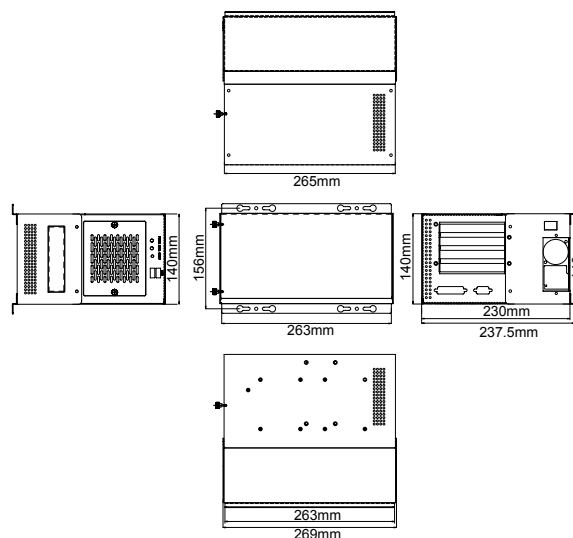

PAC-42GH

4-slot Half-size Compact Chassis

Features

- ◆ 2 x USB ports on front panel
- ◆ 1 x 8cm cooling fan with replaceable fan filter
- ◆ Supports 1x front accessible 3.5" with 1x 3.5" HDD or 2 x 2.5" HDD

Specifications

◆ Construction	Metal
◆ SBC Form Factor	Half-size, slot CPU cards
◆ Drive Combinatons	1 x front-accessible 3.5" with 1 x 3.5" HDD or 1 x front-accessible 3.5" with 2 x 2.5" HDD
◆ Cooling Fans	1 x 8 cm
◆ I/O ports	2 x USB
◆ I/O Openings	1 x LPT, 1 x COM
◆ Expansion Slots	4 slots
◆ Indicators	Power, HDD
◆ Buttons	Power switch, reset
◆ Operating Shock	10G acceleration peak to peak (11ms)
◆ Operating Vibration	5~17Hz, 0.1" double amplitude displacement 17~640Hz, 1.5G acceleration peak to peak
◆ Operating Temperature	0~40°C
◆ Operation Humidity	10% ~ 90%
◆ Color	W: White
◆ Weight (Net / Gross)	3.9kg / 6.1kg
◆ Dimensions (DxWxH)	269mm x 140mm x 230mm

Dimensions

Backplane Options

Model No.	SBC Type	PCI	ISA	PSU Connector
BP-4S-RS-R30	ISA	0	4	AT
IP-4S-RS-R30	PCISA	3	0	AT
IP-4S2-RS-R30	PCISA	2	1	AT

Power Supply Options

Type	Model No.	Watt
AT	ACE-916AP-RS	150W

PAC-42GH can support single 1U height PSU. For more models of IEI PSU, please visit www.ieiworld.com

Ordering Information

Part No.	Description
PAC-42GHW/ACE-916AP/IP-4S	4-slot half-size chassis with ACE-916AP-RS and IP-4S-RS-R30, RoHS
PAC-42GHW/ACE-916AP/BP-4S	4-slot Half-size chassis with ACE-916AP-RS and BP-4S-RS-R30, RoHS
PAC-42GHW/ACE-916AP/IP-4S2	4-slot half-size chassis with ACE-916AP-RS and IP-4S2-RS-R30, RoHS