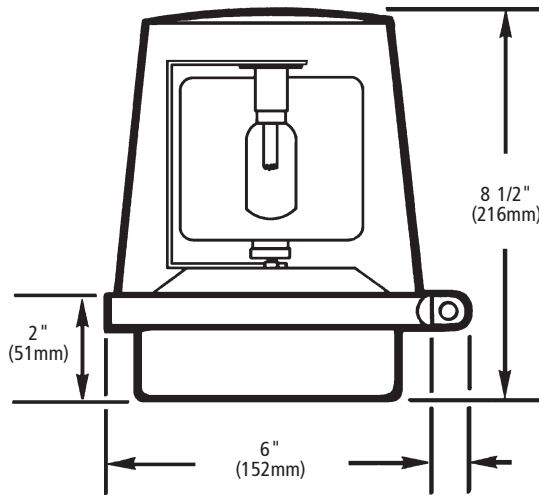

TECHNICAL INFORMATION

Cat. No.	Lens Color	Replacement Lens Cat. No.	Lamp Ratings	Revolution Rate	Electrical Ratings	Replacement Lamp Cat. No.
52C-N5-40WH	Clear	52-LC	40 Watts	75 rpm	120V 50/60 Hz	50-LMP-40WH
52R-N5-40WH	Red	52-LR	265 lumens*		0.35 Amps	
52A-N5-40WH	Amber	52-LA	3328 candlepower			
52B-N5-40WH	Blue	52-LB	25,000 hours**			
52G-N5-40WH	Green	52-LG				
52M-N5-40WH	Magenta	52-LM				
52C-G5-20WH	Clear	52-LC	20 Watts	75 rpm	24V 50/60 Hz	50-LMP-20WH
52R-G5-20WH	Red	52-LR	226 lumens*		0.8 Amps	
52A-G5-20WH	Amber	52-LA	2839 candlepower			
52B-G5-20WH	Blue	52-LB	25,000 hours**			
52G-G5-20WH	Green	52-LG				
52M-G5-20WH	Magenta	52-LM				
52C-R5	Clear	52-LC	25 Watts	75 rpm	240V 50/60 Hz	P-041917-0039
52R-R5	Red	52-LR	232 lumens*		0.10 Amps	Industry Trade No.
52A-R5	Amber	52-LA	2914 candlepower			25T8/240V/DC/CL
52B-R5	Blue	52-LB	120 hours**			
52G-R5	Green	52-LG				
52M-R5	Magenta	52-LM				

*Manufacturer's lumen rating.

**Projected lamp life based on manufacturer's calculated lamp life @ 65 FPM and 50% duty cycle.