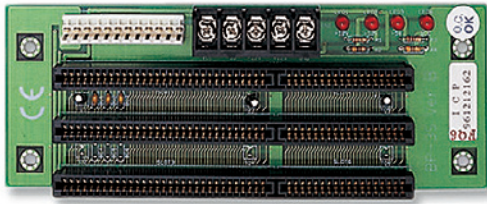

# BP series Backplane

Support ISA Slot on one backplane ! For Half size ISA only Single Board Computer

The advantages of using this series of ISA cards are numerous:

1. Supports standard ISA slot on the BP series passive backplane.
2. Compatible with all available ISA cards BP backplane is also integrated with the ROCKY series ISA Card slot.

## Selection Guide

  PAC series wall-mount Chassis

  4U Rack-mount Chassis

  2U Rack-mount Chassis

Model	BP-3S-RS-R30	BP-4S-RS-R30	BP-5S-RS-R30	BP-6S-RS-R30
Total Slot	3	4	5	6
ISA Slot	3	4	5	6
PSU Type	AT	AT	AT	AT
Chassis	PR-1300GW	PAC-400GW PAC-42GHW PAC-42GFW	PR-1500GW	PAC-52GW PAC-107GW PAC-1000GB
Note				

Model	BP-7S-RS-R30	BP-8S-RS-R30	BP-10S-RS-R30	BP-14S-RS-R30
Total Slot	7	8	10	14
ISA Slot	7	8	10	14
PSU Type	AT	AT	AT	AT
Chassis	PAC-700GB PAC-1700GB	PAC-125GW	PAC-125GW RACK-3400GB	RACK-305G RACK-360G RACK-814G
Note				

### Order Information

BP-3S-RS-R30 3 Slot Backplane with 3 ISA Bus  
PR-1300GW 3 Slot Half Size Industrial Chassis