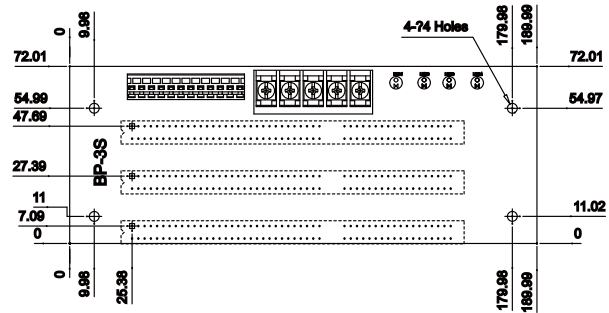

BP-3S-RS-R30

Order Information

BP-3S-RS-R30 3 Slot Backplane with 3 ISA Bus
PR-1300GW 3 Slot Half Size Industrial Chassis