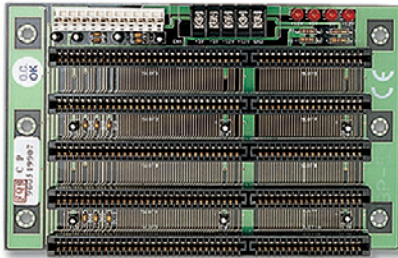

BP-5S-RS-R30

Order Information

BP-5S-RS-R30 5 Slot Backplane with 4 ISA Bus
PR-1500GW 5 Slot Half Size Industrial Chassis