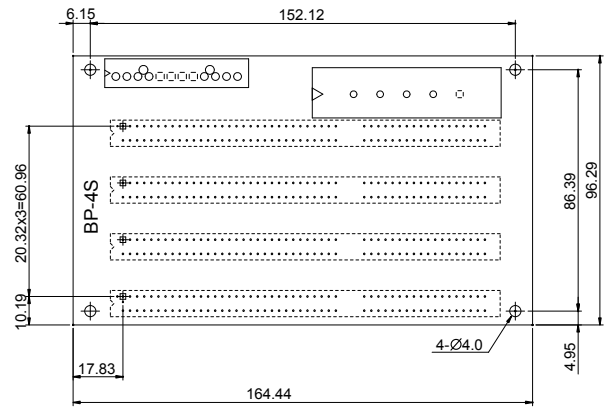

BP-4S-RS-R30

Order Information

BP-4S-RS-R30 4 Slot Backplane with 4 ISA Bus
PAC-400GW, PAC-42GHW 4 Slot Half Size Industrial Chassis
PAC-42FW 4 Slot Full Size Industrial Chassis