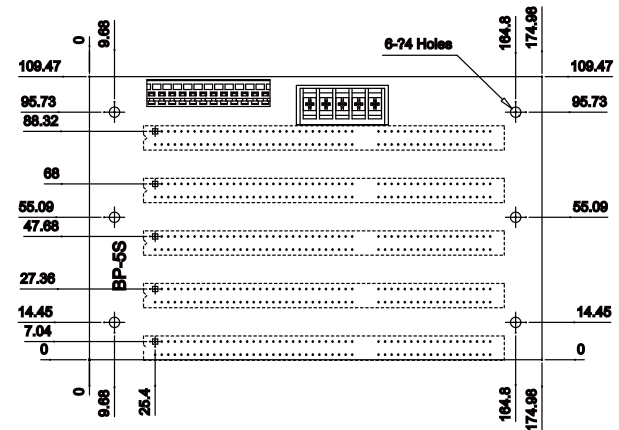

BP-5S-RS-R30

Order Information

BP-5S-RS-R30 5 Slot Backplane with 4 ISA Bus
PR-1500GW 5 Slot Half Size Industrial Chassis