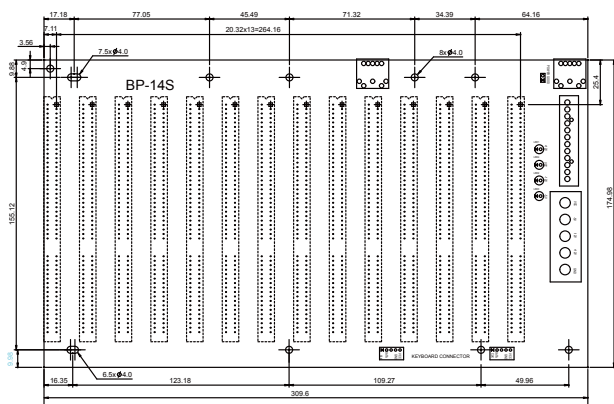

BP-14S-RS-R30

Order Information

- BP-14S-RS-R30 14 Slot Backplane with 14 ISA Bus
- RACK-305G 4U Rack-mount Chassis
- RACK-360G 4U Rack-mount Chassis
- RACK-814G 4U Rack-mount Chassis