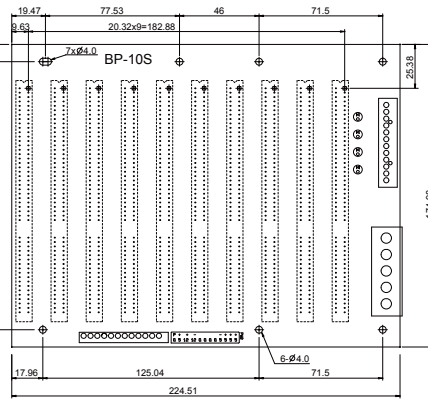

BP-10S-RS-R30

Order Information

- BP-10S-RS-R30 10 Slot Backplane with 10 ISA Bus
- PAC-125GW 10 Slot Full Size Industrial Chassis
- RACK-3400GB 4U Rack-mount Chassis