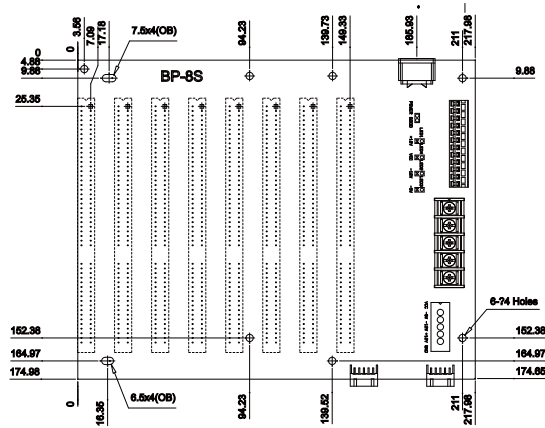

BP-8S-RS-R30

Order Information

- BP-8S-RS-R30 8 Slot Backplane with 8 ISA Bus
- PAC-125GW 10 Slot Full Size Industrial Chassis