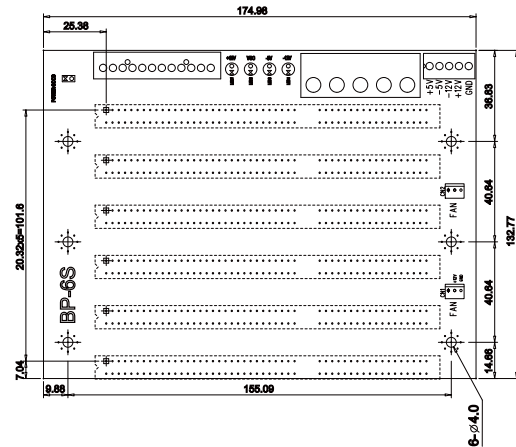

BP-6S-RS-R30

Order Information

BP-6S-RS-R30 6 Slot Backplane with 6 ISA Bus
PAC-52GW Half-size Industrial Chassis
PAC-107GW, PAC-100GB Full-size Industrial Chassis

Headquarters

IEI Technology Corp.
TEL : +886-2-86916798 FAX : +886-2-66160028
sales@ieiworld.com www.ieiworld.com
No. 29, Zhongxing Rd., Sijhih City, Taipei County.

America-United States

IEI Technology USA Corp.
TEL : +1-562-690-6677 FAX : +1-562-690-0898
sales@usa.ieiworld.com www.usa.ieiworld.com
2315 N. Puente St., Brea, CA 92821

China

Armorlink SH Corp.
TEL : +86-021-54429000 FAX : +86-021-54429100
sales@ieiworld.com.cn www.ieiworld.com.cn
No.515, Shenfu Road, Minhang District, Shanghai.