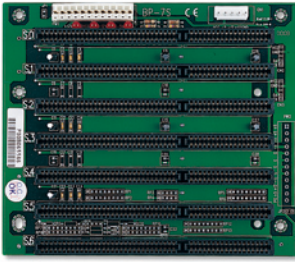

BP-7S-RS-R30

Order Information

- BP-7S-RS-R30 7 Slot Backplane with 7 ISA Bus
- PAC-700GB 7 Slot Half-size Industrial Chassis
- PAC-1700GB 7 Slot Full-size Industrial Chassis