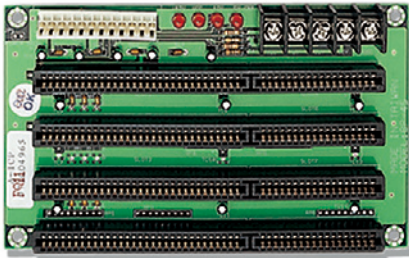

BP-4S-RS-R30

Order Information

BP-4S-RS-R30 4 Slot Backplane with 4 ISA Bus
PAC-400GW, PAC-42GHW 4 Slot Half Size Industrial Chassis
PAC-42FW 4 Slot Full Size Industrial Chassis