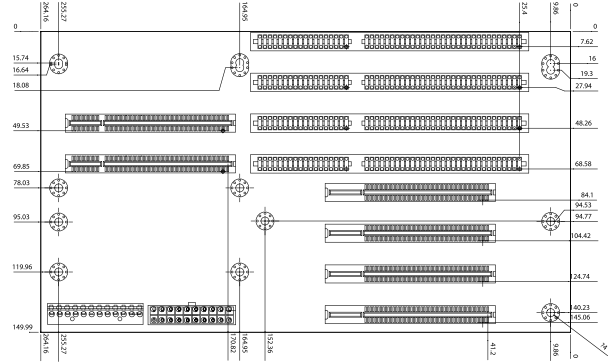

PCI-7S-RS-R41

Ordering Information

PCI-7S-RS-R41 7-slot backplane with 3 PCI slots and 2 ISA Bus slots
 PAC-1700G 7-slot full-size industrial chassis

PCI-8S-RS-R40

Ordering Information

PCI-8S-RS-R40 10-slot backplane with 4 PCI slots and 4 ISA Bus slots

PX-8S-RS-R41

Ordering Information

PX-8S-RS-R41 10-slot backplane with 6 PCI slots and 2 ISA Bus slots

PCI-10S-RS-R40

Ordering Information

PCI-10S-RS-R40 10-slot backplane with 4 PCI slots and 5 ISA Bus slots
 PAC-125G-R20 10-slot full-size industrial chassis
 RACK-900G 10-slot full-size industrial chassis