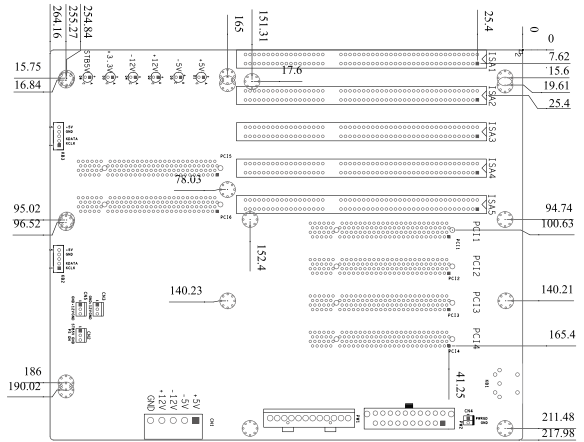

PCI-7S-RS-R41

Ordering Information

PCI-7S-RS-R41 7-slot backplane with 3 PCI slots and 2 ISA Bus slots
 PAC-1700G 7-slot full-size industrial chassis

PCI-8S-RS-R40

Ordering Information

PCI-8S-RS-R40 10-slot backplane with 4 PCI slots and 4 ISA Bus slots

PX-8S-RS-R41

Ordering Information

PX-8S-RS-R41 10-slot backplane with 6 PCI slots and 2 ISA Bus slots

PCI-10S-RS-R40

Ordering Information

PCI-10S-RS-R40 10-slot backplane with 4 PCI slots and 5 ISA Bus slots
 PAC-125G-R20 10-slot full-size industrial chassis
 RACK-900G 10-slot full-size industrial chassis