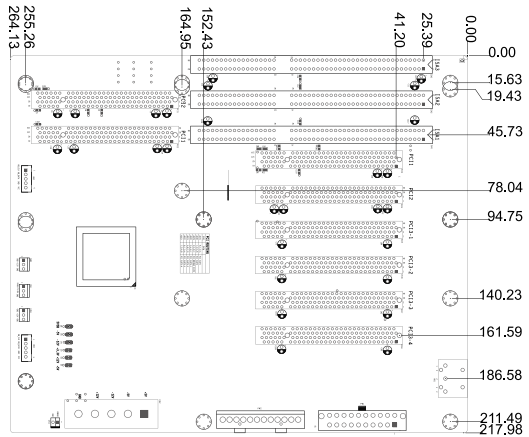

PCI-7S-RS-R41

Ordering Information

PCI-7S-RS-R41 7-slot backplane with 3 PCI slots and 2 ISA Bus slots
 PAC-1700G 7-slot full-size industrial chassis

PCI-8S-RS-R40

Ordering Information

PCI-8S-RS-R40 10-slot backplane with 4 PCI slots and 4 ISA Bus slots

PX-8S-RS-R41

Ordering Information

PX-8S-RS-R41 10-slot backplane with 6 PCI slots and 2 ISA Bus slots

PCI-10S-RS-R40

Ordering Information

PCI-10S-RS-R40 10-slot backplane with 4 PCI slots and 5 ISA Bus slots
 PAC-125G-R20 10-slot full-size industrial chassis
 RACK-900G 10-slot full-size industrial chassis