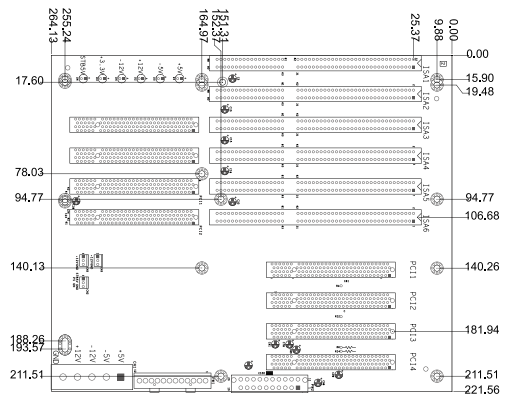

PCI-7S-RS-R41

Ordering Information

PCI-7S-RS-R41 7-slot backplane with 3 PCI slots and 2 ISA Bus slots
 PAC-1700G 7-slot full-size industrial chassis

PCI-8S-RS-R40

Ordering Information

PCI-8S-RS-R40 10-slot backplane with 4 PCI slots and 4 ISA Bus slots

PX-8S-RS-R41

Ordering Information

PX-8S-RS-R41 10-slot backplane with 6 PCI slots and 2 ISA Bus slots

PCI-10S-RS-R40

Ordering Information

PCI-10S-RS-R40 10-slot backplane with 4 PCI slots and 5 ISA Bus slots
 PAC-125G-R20 10-slot full-size industrial chassis
 RACK-900G 10-slot full-size industrial chassis