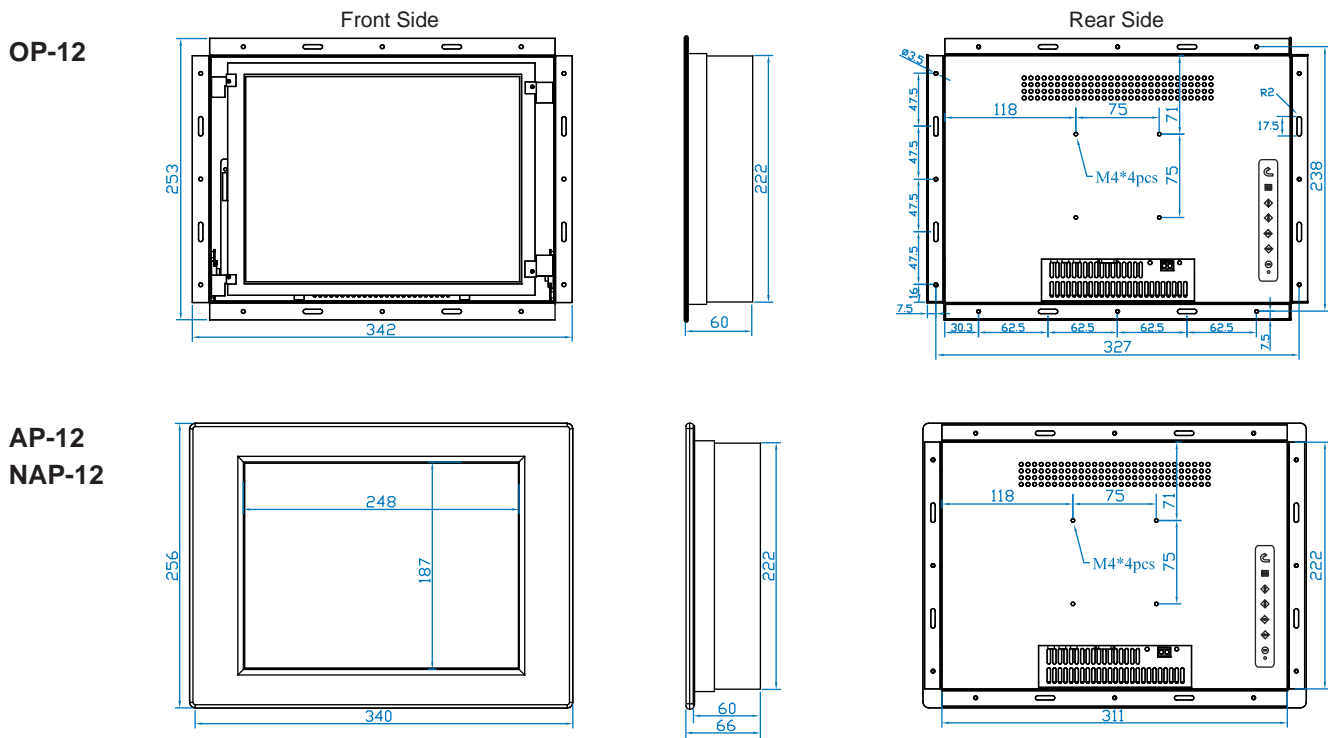

Basic Model

OP-12	Open frame LCD display panel	12.1"	VGA input
AP-12	6mm aluminum front bezel display panel	12.1"	VGA input
NAP-12	Front NEMA4 / IP 65 LCD display panel	12.1"	VGA input

Options

Display input

- -AV BNC + S-video with remote controller
- -TV TV with remote controller

Touchscreen

- -TRB e-Resistive, USB
- -TRS e-Resistive, serial
- -TCB e-Capacitive, USB
- -TCS e-Capacitive, serial

DC power

- -12VDC 12V DC power
- -24VDC 24V DC power
- -48VDC 48V DC power

Others

- -AU Audio
- -RC1 Remote controller

Ordering examples

- **OP-12-TV-TCS** OP-12 + TV with remote controller + e-Capacitive touch screen with serial controller
- **AP-12-TRB-24VDC** AP-12 + e-Resistive touch screen with USB controller + 24V DC power
- **NAP-12-AU-RC1** NAP-12 + audio + remote controller

Drawing (Unit : mm)