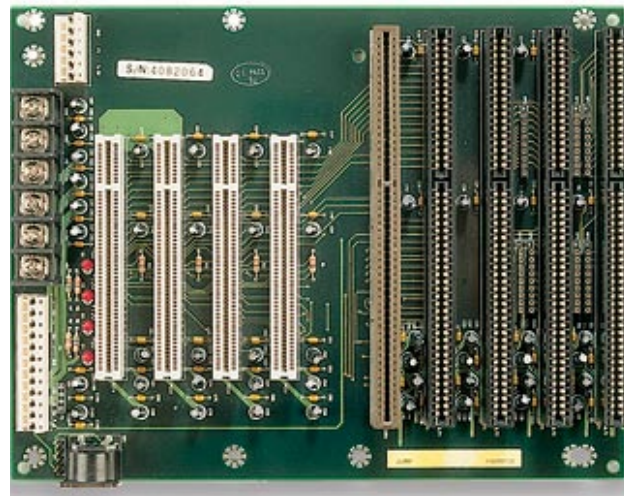

► PISA® Backplanes

PISA-2

PISA-2P3I

PISA-3P4I

PISA-B441A

- **PISA®-2** is a passive backplane with 1 ISA-Slot and 1 PISA® Slot, 6.7x2.0"
- **PISA®-2P3I** is a passive backplane with 1 ISA-Slots, 2 PCI-Slots and 2 PISA® Slots, 6.7x4.0"
- **PISA®-3P4I** is a passive backplane with 3 PCI and 4 PISA® Slots, 6.7x5.8"
- **PISA®-B441A** is a passive backplane with 4 ISA-Slots, 4 PCI-Slots and 1 PISA® Slot, 8.7x6.7"

► Technical Information

	PISA®-2	PISA®-2P3I	PISA®-3P4I	PISA®-B441A
PISA®	1 x	2 x	4 x	1 x
ISA	1 x	1 x	-	4 x
PCI	-	1 x	4 x	4 x
Multilayer	yes	yes	yes	6 x
Power connector	yes	yes	yes	yes
Socket for Keyboard	-	-	yes	yes
Dimensions	170x51 mm (6.7x2.0")	170x101 mm (6.7x4.0")	170x146 mm (6.7x5.8")	220x170 mm (8.7x6.7")

► Ordering Information

Article	Part.-No.	Description
PISA®-2	07006-0100-01-0	PISA-Backplane with 1 ISA-Slot and 1 PISA® Slot, 170x51 mm
PISA®-2P3I	07006-0102-02-0	PISA-Backplane with 1 ISA-Slots, 2 PCI-Slots and 2 PISA® Slots, 170x102 mm
PISA®-3P4I	07006-0003-04-0	PISA-Backplane with 3 PCI and 4 PISA® Slots, 175x142 mm
PISA®-B441A	07006-0404-01-0	PISA-Backplane with 4 ISA-Slots, 4 PCI-Slots and 1 PISA® Slot, 220x170 mm