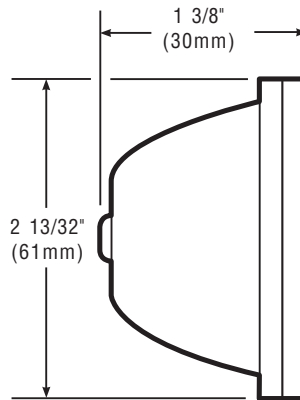

#### SPECIFICATIONS

- > Contact rating:  
 12V: 4 amps AC, 4 amps DC  
 24V: 4 amps AC, 2 amps DC  
 48V: 2 amps AC, 1 amp DC

Cat No. 1786C-B

Cat No. 1786-B

Cat. No.	Conduit Back Plate	Finish	
		Housing	Center
1786-B	No	Solid	Solid
1786C-B	Yes	Brass	Brass