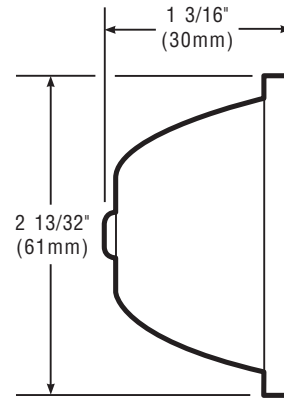

#### SPECIFICATIONS

- > Contact rating:  
 12V: 4 amps AC, 4 amps DC  
 24V: 4 amps AC, 2 amps DC  
 48V: 2 amps AC, 1 amp DC

Cat No. 1786C-B

Cat No. 1786-B

Cat. No.	Conduit Back Plate	Finish	
		Housing	Center
1786-B	No	Solid	Solid
1786C-B	Yes	Brass	Brass