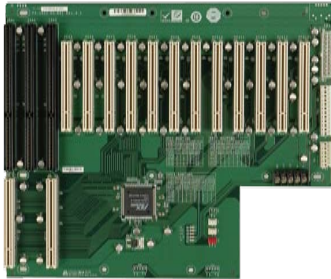

## PX-14S3-RS-R41

### Ordering Information

PX-14S3-RS-R41	14-slot backplane with 12 PCI slots and 2 ISA Bus slots
RACK-305G	4U rack-mount industrial chassis
RACK-360G	4U rack-mount industrial chassis
RACK-814G	4U rack-mount industrial chassis
RACK-3000G	4U rack-mount industrial chassis

## PX-14S5-RS-R41