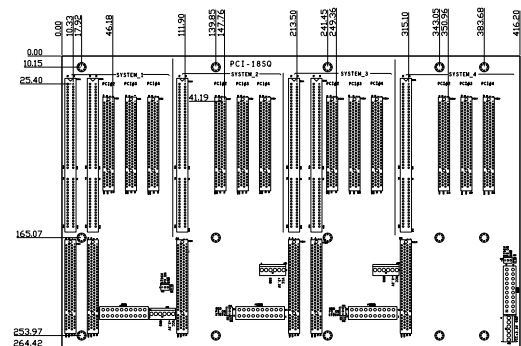

PX-14S3-RS-R41

Ordering Information

PX-14S3-RS-R41	14-slot backplane with 12 PCI slots and 2 ISA Bus slots
RACK-305G	4U rack-mount industrial chassis
RACK-360G	4U rack-mount industrial chassis
RACK-814G	4U rack-mount industrial chassis
RACK-3000G	4U rack-mount industrial chassis

PX-14S5-RS-R41

Ordering Information

PX-14S5-RS-R41	14-slot backplane with 7 PCI slots and 6 ISA Bus slots
RACK-305G	4U rack-mount industrial chassis
RACK-360G	4U rack-mount industrial chassis
RACK-814G	4U rack-mount industrial chassis
RACK-3000G	4U rack-mount industrial chassis

PCI-18SQ-RS-R40 4 systems

4 independent power sources

Ordering Information

PCI-18SQ-RS-R40	18-slot backplane with 12 PCI slots and 2 ISA Bus slots
RACK-4000B	4U rack-mount industrial chassis

PCI-19S-RS-R40

Ordering Information

PCI-19S-RS-R40	19-slot backplane with 4 PCI slots and 15 ISA Bus slots
RACK-3200G	4U rack-mount industrial chassis
RACK-3035G	4U rack-mount industrial chassis

1 Industrial Computing Solutions

2 Embedded Computing Solutions

3 RISC-Based Embedded Solutions

4 Industrial Data Collector/Server Solutions

5 Video Capture Solutions

6 I/O Communication Solutions

7 Panel Solutions

8 Power Supply/Network/Communication/Peripherals