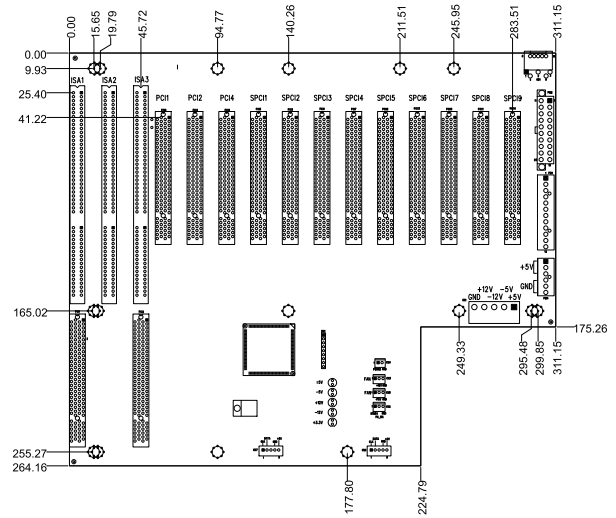

## PX-14S3-RS-R41

### Ordering Information

PX-14S3-RS-R41	14-slot backplane with 12 PCI slots and 2 ISA Bus slots
RACK-305G	4U rack-mount industrial chassis
RACK-360G	4U rack-mount industrial chassis
RACK-814G	4U rack-mount industrial chassis
RACK-3000G	4U rack-mount industrial chassis

## PX-14S5-RS-R41