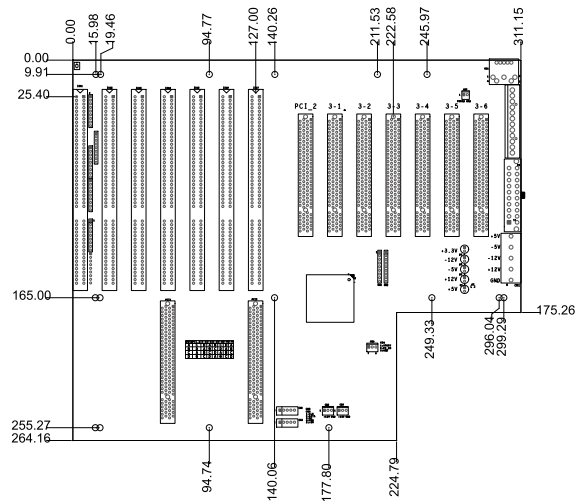

PX-14S3-RS-R41

Ordering Information

PX-14S3-RS-R41	14-slot backplane with 12 PCI slots and 2 ISA Bus slots
RACK-305G	4U rack-mount industrial chassis
RACK-360G	4U rack-mount industrial chassis
RACK-814G	4U rack-mount industrial chassis
RACK-3000G	4U rack-mount industrial chassis

PX-14S5-RS-R41

Ordering Information

PX-14S5-RS-R41	14-slot backplane with 7 PCI slots and 6 ISA Bus slots
RACK-305G	4U rack-mount industrial chassis
RACK-360G	4U rack-mount industrial chassis
RACK-814G	4U rack-mount industrial chassis
RACK-3000G	4U rack-mount industrial chassis

PCI-18SQ-RS-R40 4 systems

4 independent power sources

Ordering Information

PCI-18SQ-RS-R40	18-slot backplane with 12 PCI slots and 2 ISA Bus slots
RACK-4000B	4U rack-mount industrial chassis

PCI-19S-RS-R40

Ordering Information

PCI-19S-RS-R40	19-slot backplane with 4 PCI slots and 15 ISA Bus slots
RACK-3200G	4U rack-mount industrial chassis
RACK-3035G	4U rack-mount industrial chassis

1 Industrial Computing Solutions

2 Embedded Computing Solutions

3 RISC-Based Embedded Solutions

4 Industrial Data Collector/Server Solutions

5 Video Capture Solutions

6 I/O Communication Solutions

7 Panel Solutions

8 Power Supply/Network/Communication/Peripherals