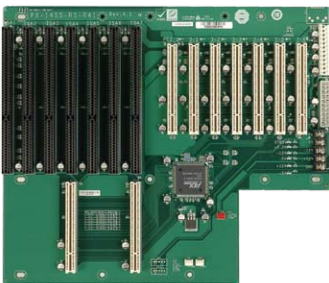

## PX-14S3-RS-R41

### Ordering Information

PX-14S3-RS-R41	14-slot backplane with 12 PCI slots and 2 ISA Bus slots
RACK-305G	4U rack-mount industrial chassis
RACK-360G	4U rack-mount industrial chassis
RACK-814G	4U rack-mount industrial chassis
RACK-3000G	4U rack-mount industrial chassis

## PX-14S5-RS-R41

### Ordering Information

PX-14S5-RS-R41	14-slot backplane with 7 PCI slots and 6 ISA Bus slots
RACK-305G	4U rack-mount industrial chassis
RACK-360G	4U rack-mount industrial chassis
RACK-814G	4U rack-mount industrial chassis
RACK-3000G	4U rack-mount industrial chassis