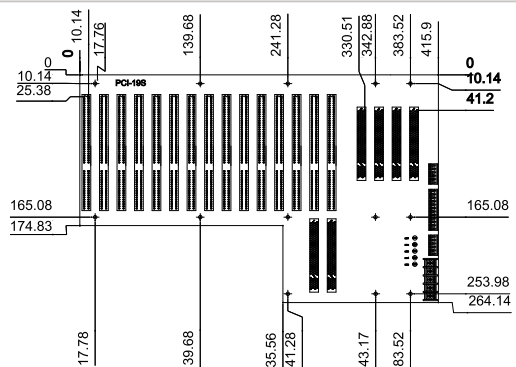

1 Industrial Computing Solutions

2 Embedded Computing Solutions

3 RISC-Based Embedded Solutions

4 Industrial Data Collector/Server Solutions

5 Video Capture Solutions

6 I/O Communication Solutions

7 Panel Solutions

8 Power Supply/Network/Communication/Peripherals