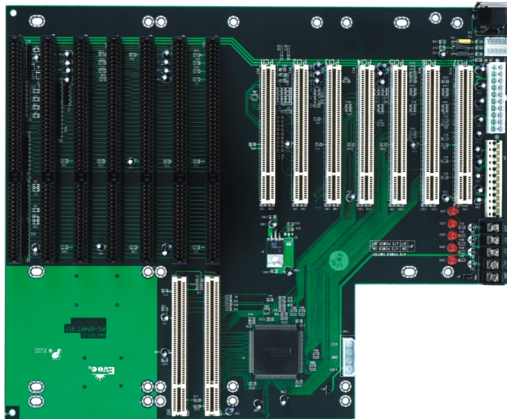

IPC-6114P7

Max. Systems: 1
System Slots: 2 x PICMG1.0
Expansion Slots: 5 x ISA, 7 x PCI
Power: ATX /AT
Order Information: 0050-000281 IPC-6114P7