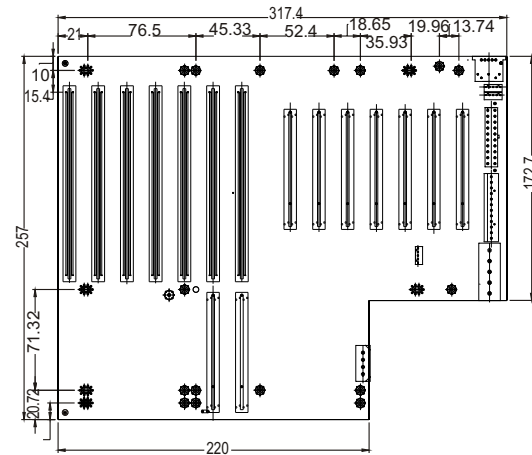

IPC-6114P7

Max. Systems: 1
System Slots: 2 x PICMG1.0
Expansion Slots: 5 x ISA, 7 x PCI
Power: ATX /AT
Order Information: 0050-000281 IPC-6114P7