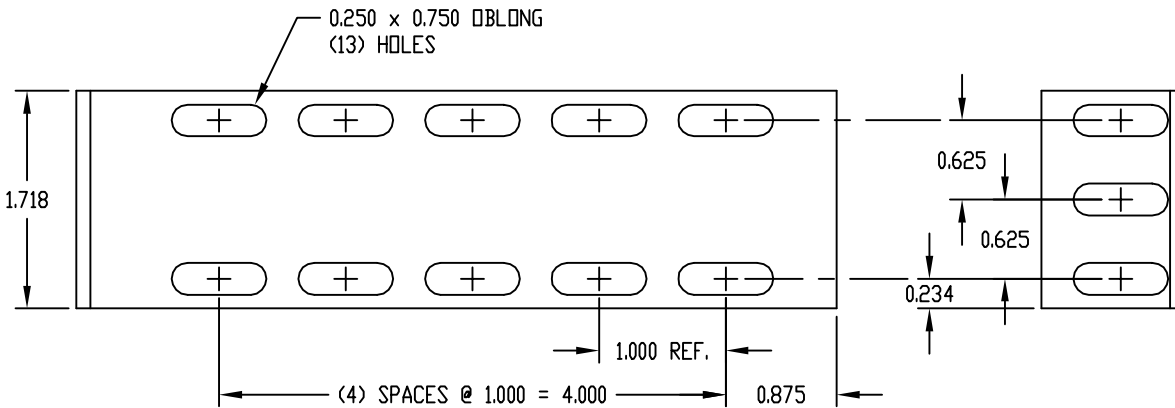

PART NAME

ADJUSTING BRACKET SET

PART No.

AB-8089

REV. DATE

MATERIAL: 12 GA. STEEL  
FINISH: BLACK TEXTURED

MATERIAL: 16 GA. STEEL  
FINISH: BLACK TEXTURED