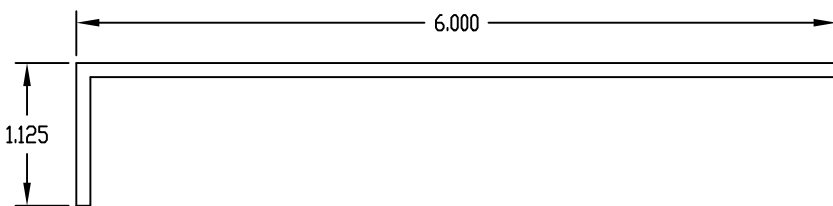

PART NAME

ADJUSTING BRACKET SET

PART No.

AB-8089

REV. DATE

MATERIAL: 12 GA. STEEL  
FINISH: BLACK TEXTURED

MATERIAL: 16 GA. STEEL  
FINISH: BLACK TEXTURED