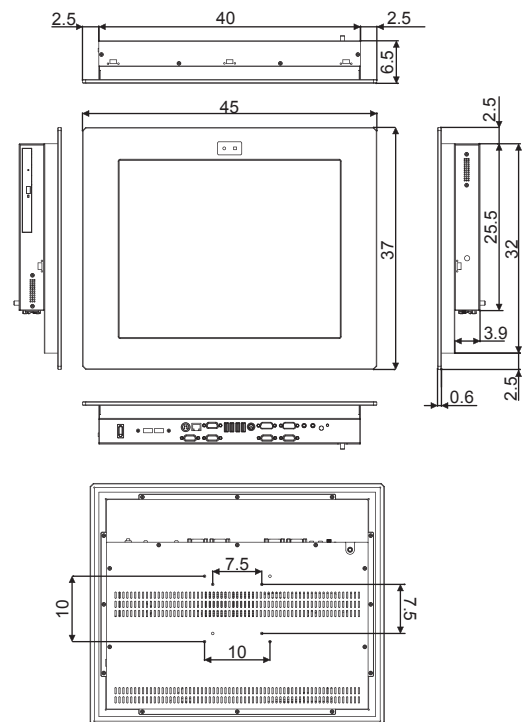

### Dimensions

45.0(L) x 37.0(H) x 6.5(W) cm

### Cut Out Size

40.4(L) x 32.4(H) cm

## Dimensions (unit:cm)