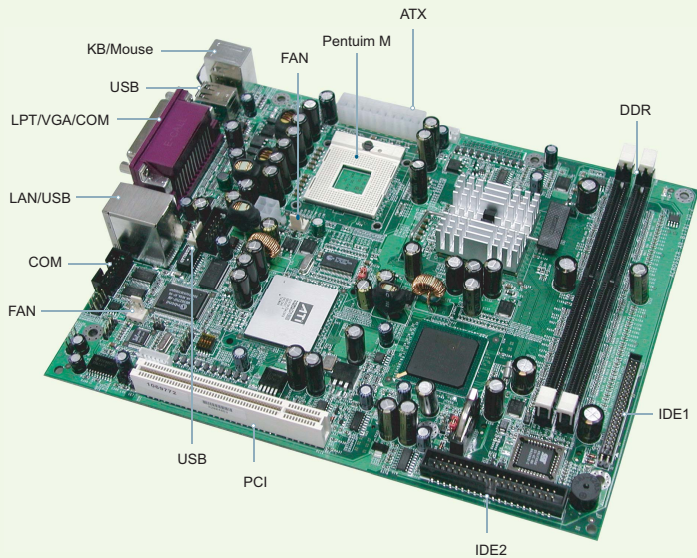

AR-B1891

ATX

Embedded Computing Board

Features

Pentium M Embedded PC with ATI Mobility RADEON 9000 for Gaming and High Performance Multimedia Applications

- Pentium M >
- Mini PCI >
- 2 DDR >
- 6 USB2.0 >
- 1 LAN >
- 4 COM >
- CF+Type II >
- Audio >
- LCD >