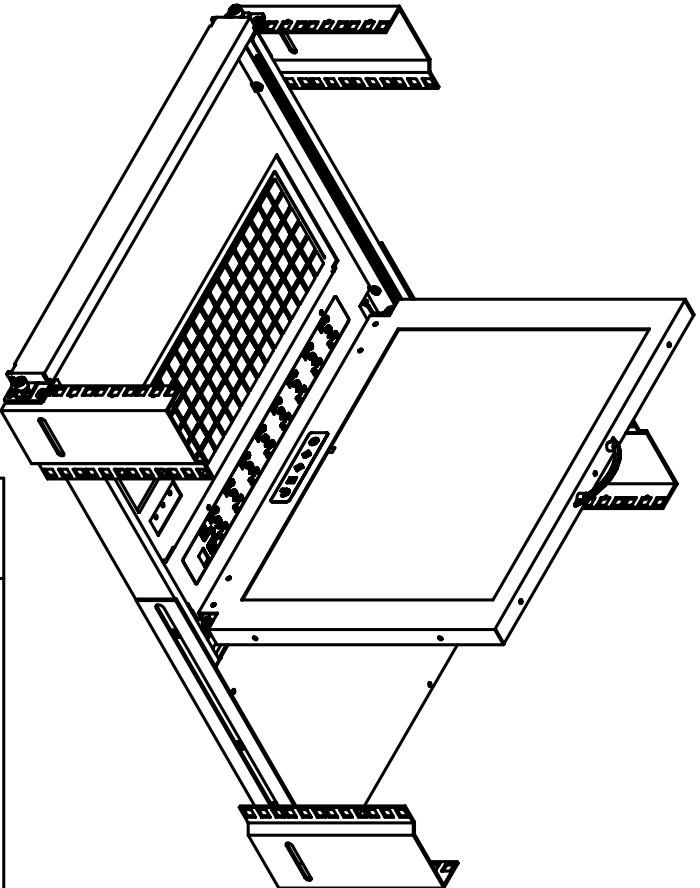

Left-side View

Front View

Top View

Austin Hughes Electronics Ltd.

Austin Hughes
ISO Certified
9001 14001

Project :	RKP-117/A	Material :	HAZELDRUM
Parts Number :	PARTS	Quantity :	QUANTITY
Reference No.:	REFERENCE	Rev.:	REV
		Scale:	SCALE
		Drawn :	IRAVANI DATE
		Approved :	IRAVANI DATE
		Design :	IRAVANI DATE
		Dimensions are in :	mm