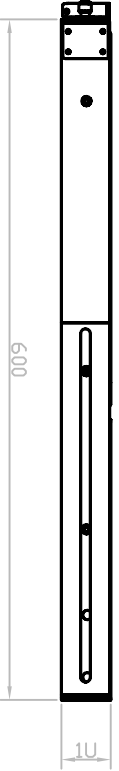

Left-side View

Front View

Top View

Austin Hughes Electronics Ltd.

Austin Hughes
ISO Certified
9001 14001

Project :	RKP-117/A	Material :	HAZELDRUM
Parts Number :	PARTS	Quantity :	QUANTITY
Reference No.:	REFERENCE	Rev.:	REV
		Scale:	SCALE
		Drawn :	IRAVANI DATE
		Approved :	IRAVANI DATE
		Design :	IRAVANI DATE
		Dimensions are in :	mm