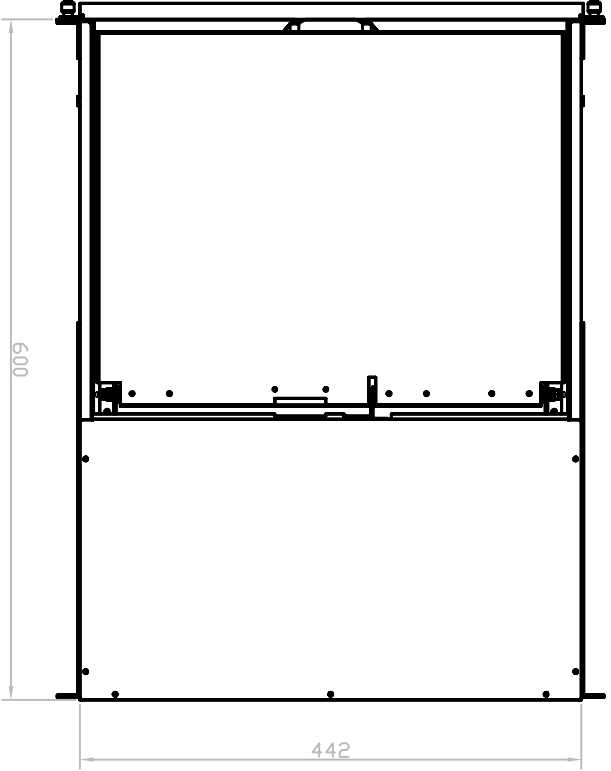

Left-side View

Front View

Top View

Austin Hughes Electronics Ltd.

Austin Hughes
ISO Certified
9001 14001

Project :	RKP-117/A	Material :	HAZELDRUM
Parts Number :	PARTS	Quantity :	QUANTITY
Reference No.:	REFERENCE	Rev.:	REV
		Scale:	SCALE
		Drawn :	IRAVANI DATE
		Approved :	IRAVANI DATE
		Design :	IRAVANI DATE
		Dimensions are in :	mm