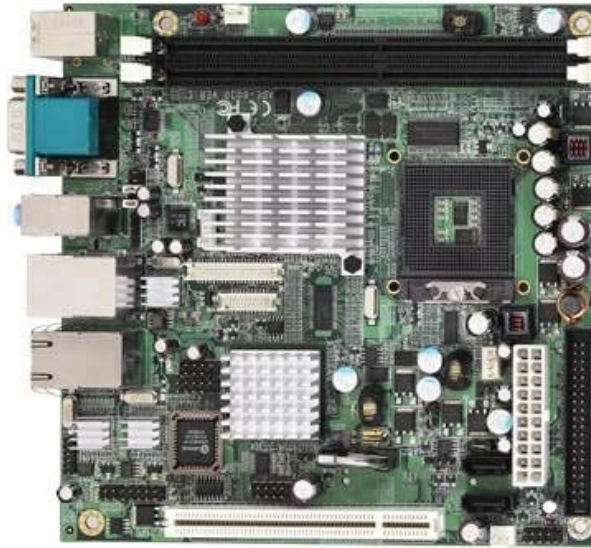

# PEB-7604VG3A

Mini-ITX Board based on Intel® Pentium® M Processor  
Intel® 82915GV (GMCH) & 82801FR ICH6 Chipset  
with Dual VGA & DVI Display, 3 x GbE and Audio

## FEATURES

- Intel® Pentium®/Celeron® M processor
- 2 x 184-pin DDR DIMM support up to 2GB
- Dual view display by VGA & DVI
- On-board 5.1 channel audio capability
- 3 x GbE
- RAID 0, 1 and 0+1 also available

#### PEB-7604VG3A

Intel® Pentium® M Mini-ITX Mainboard with VGA, DVI, Audio, three G-LAN and six USB 2.0 ports