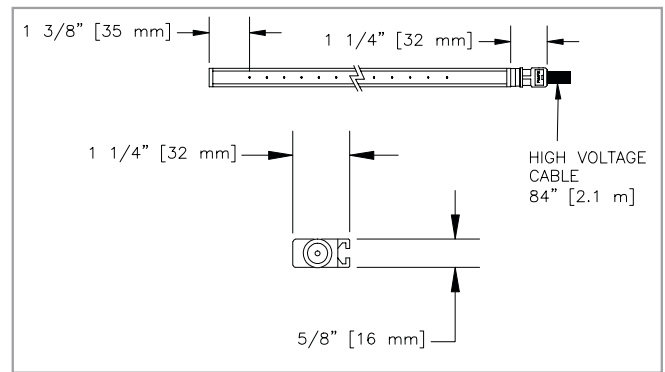

Bar Profile	.63" x 1.25" (16mm x 32mm)
Effective Length	5.3" to 153.5" (135mm to 3900mm)
Overall Length	8.7" to 156.9" (220mm to 3985mm)
Operating Voltage	7kV AC
Mounting	Nylon bolts and metal brackets provided
Ambient Temperature	32° F to 176° F (0° C to 80° C)
Connection and High Voltage Cable:	Fixed cable at the bar; 7.0' (2.1 meters) standard length, optional lengths available
Approval	CE, UL

Dimensions

Max. Installation Distance from Web

Web Speed - Feet Per Minute (FPM), <507V Residual Charge For varying web speeds, 2" is the optimal bar mounting distance from web.

Power Supply Loading Capacity