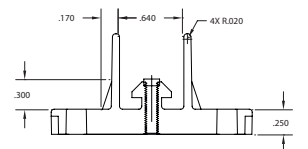

Bar Profile	.63" x 1.25" (16mm x 32mm)
Effective Length	5.3" to 153.5" (135mm to 3900mm)
Overall Length	8.7" to 156.9" (220mm to 3985mm)
Operating Voltage	7kV AC
Mounting	Nylon bolts and metal brackets provided
Ambient Temperature	32° F to 176° F (0° C to 80° C)
Connection and High Voltage Cable:	Fixed cable at the bar; 7.0' (2.1 meters) standard length, optional lengths available
Approval	CE, UL

Dimensions

Max. Installation Distance from Web

Web Speed - Feet Per Minute (FPM), <507V Residual Charge For varying web speeds, 2" is the optimal bar mounting distance from web.

Power Supply Loading Capacity

Narrow Bracket

Wide Bracket

Mounting Brackets Dimension Drawing

SIMCO IONTM

An ITW Company

P/N 5200776 Rev. I
© 2011 Simco-Ion - All rights reserved.
Specifications are subject to change without notice.

Simco-Ion