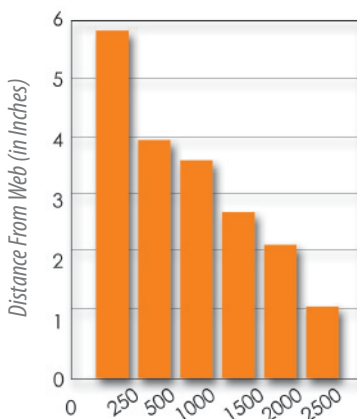

Max. Installation Distance from Web

Web Speed - Feet Per Minute (FPM), <507V Residual Charge For varying web speeds, 2" is the optimal bar mounting distance from web.