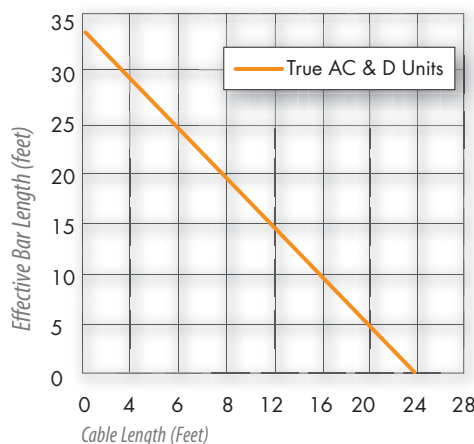

Bar Profile	.63" x 1.25" (16mm x 32mm)
Effective Length	5.3" to 153.5" (135mm to 3900mm)
Overall Length	8.7" to 156.9" (220mm to 3985mm)
Operating Voltage	7kV AC
Mounting	Nylon bolts and metal brackets provided
Ambient Temperature	32° F to 176° F (0° C to 80° C)
Connection and High Voltage Cable:	Fixed cable at the bar; 7.0' (2.1 meters) standard length, optional lengths available
Approval	CE, UL

Dimensions

Max. Installation Distance from Web

Web Speed - Feet Per Minute (FPM), <507V Residual Charge For varying web speeds, 2" is the optimal bar mounting distance from web.

Power Supply Loading Capacity