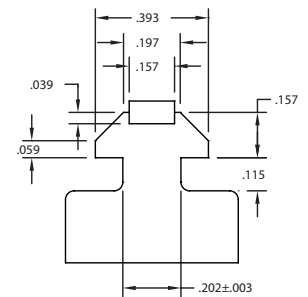

Bar Profile	.63" x 1.25" (16mm x 32mm)
Effective Length	5.3" to 153.5" (135mm to 3900mm)
Overall Length	8.7" to 156.9" (220mm to 3985mm)
Operating Voltage	7kV AC
Mounting	Nylon bolts and metal brackets provided
Ambient Temperature	32° F to 176° F (0° C to 80° C)
Connection and High Voltage Cable:	Fixed cable at the bar; 7.0' (2.1 meters) standard length, optional lengths available
Approval	CE, UL

Dimensions

Max. Installation Distance from Web

Web Speed - Feet Per Minute (FPM), <507V Residual Charge For varying web speeds, 2" is the optimal bar mounting distance from web.

Power Supply Loading Capacity

Narrow Bracket

Wide Bracket

Mounting Brackets Dimension Drawing

SIMCO IONTM

An ITW Company

P/N 5200776 Rev. I
© 2011 Simco-Ion - All rights reserved.
Specifications are subject to change without notice.

Simco-Ion