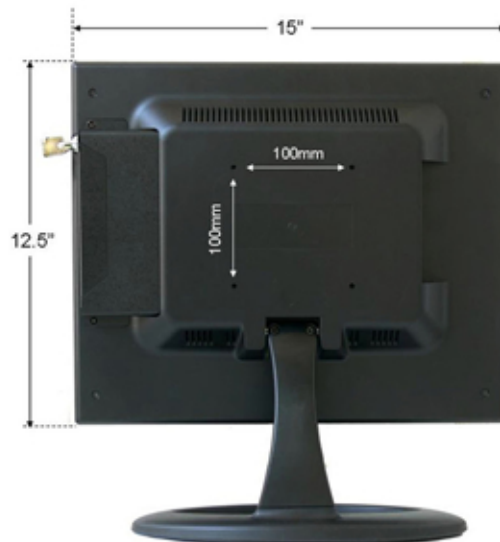

Model: Ceres-170

Description: 17" Media Signage Station

Features

- Continuous looping video, photo or slide show
- Easy power on/off scheduling function
- Interactive Media Display (IMD) features
- Available in wall mount and panel mount
- Motion sensor (optional)

Specifications

- Screen Type: 17" TFT LCD
- Screen Resolution: 1280 x 1024
- Brightness: 400nits
- Lamp Life Time: 40000hr (Brightness of lamp becomes 50% of the initial brightness)
- Contrast Ratio: 1:500
- Viewing Angle: (H) 120 degrees, (V) 120 degrees
- Support media: CF, SD
- Video Resolution: Native decoding - 720x480
Output - 640x480
- JPEG resolution: Native decoding - 5120x3840(max.)
Output - 640x480
- Support Playback: JPEG, Motion JPEG, MP3, WMA, MPEG1/2/4
- Auto Start mode: Auto start when power is turn on
Auto Slide show JPEG with Background MP3 music
- Playback mode: Continuous Loop mode
IMD mode
- Timer schedule: Daily schedule on/off control, 4 time zones
- Power input: 100~240VAC
- Speakers: 2 Watts x 2Ch Ext. Jack