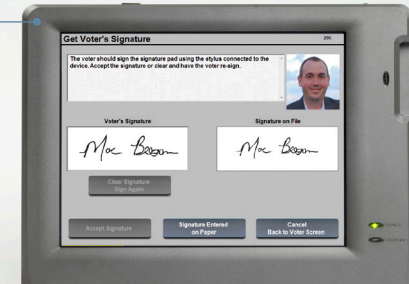

Simplifying Voter Verification

ExpressPoll-5000

The Automated Voter Verification Solution

- Quick access to voter data makes the overall check-in process fast, accurate, and efficient
- Flexible design enables integration with:
  - ES&S' line of touch screen systems
  - ES&S DIMSNet and PROFILE® voter registration software solution
  - All election system technologies and voter registration systems

The ExpressPoll-5000 includes:

- Audit log file to automatically update voter history on Voter Registration System
- Tablet device with easy-to-read 10.5" touch screen
- Voter access card encoder
- System running on Microsoft® Windows with SQLite database engine

WIDE RANGE OF CAPABILITIES

Print voter verification sheets, display maps and addresses of a voter's polling location, and produce polling place reports

VOTER IDENTIFICATION

Signature pad enables poll workers to compare captured signatures with those stored in the voter registration system and accurately update them as needed

VOTER INFORMATION

Full name, address, precinct, Voter ID number, date of birth, driver's license number, voter status or requirements, and jurisdictions instructions for certain voter situations