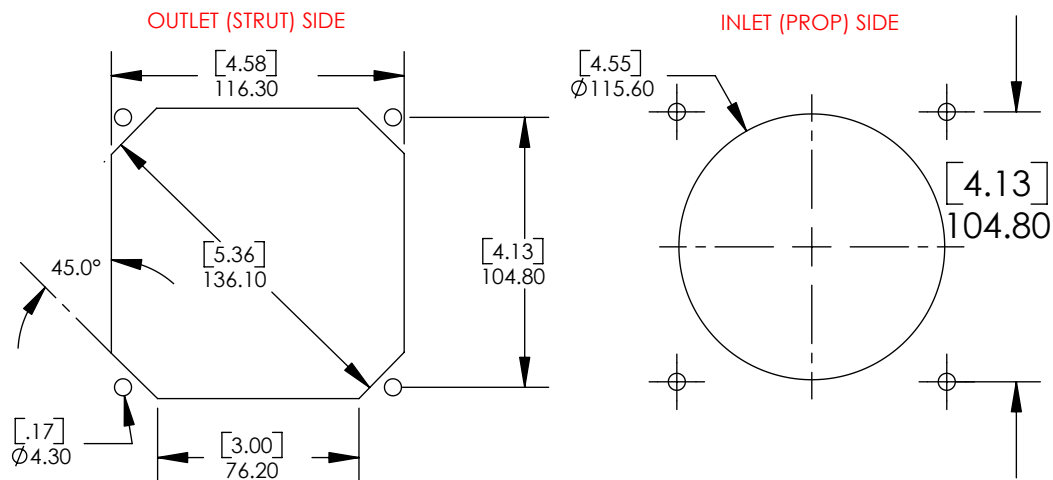

RECOMMENDED CUTOUTS

CONTACT INFO:			
WWW.COMAIRROTRON.COM		SALES@COMAIRROTRON.COM	
TOLERANCE UNLESS OTHERWISE SPECIFIED		AMERICAN PROJECTION 	(619) 661 - 6688
2 PL. DEC. $\pm .03$ [.8] 3 PL. DEC. $\pm .010$ [.25] ANGULAR $\pm 30'$			3D MODEL FOUND AT..