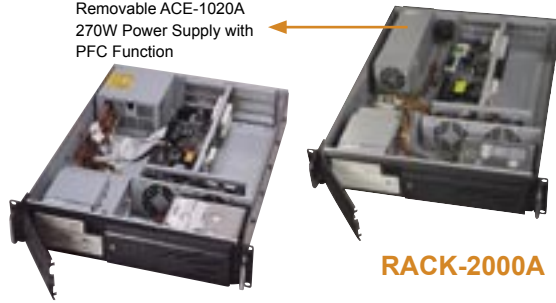

RACK-2000 Series

RACK-200/210

Advanced 2U Chassis

2U Height Full Size Industrial PC Chassis

RACK

Removable ACE-1020A
270W Power Supply with
PFC Function

RACK-2000/2004

RACK-2000A

RACK-200G

RACK-210G

RACK-200W
Top View

RACK-210W
Top View

SPECIFICATIONS

- ◆ EIA RS-310C 19" Standard Rackmount
- ◆ Front panel locking door system protects disk access and on/off power switches
- ◆ Plastic front panel
- ◆ Drive Bays: 1x3.5" FDD, 1x5.25" Drive, 2x3.5" HDD(internal)
- ◆ Cooling Fan: Two 8cm cooling fans with removable filter
- ◆ Optional Backplane : (RACK-2000/2000A)

Moduls	Slot (ISA/PCI/PICMG) (AGP/PCI/PIAGP)
PCI-5SDA	0 / 4 / 1
PCI-6SDA	3 / 2 / 1
PX-6SDA	0 / 5 / 1
PCIAGP-5SD	1 / 3 / 1

- ◆ RACK-2004 Supports PCI64-5SD 64-bit PCI backplane
- ◆ Standard Power Supply:
ACE-832A 300W ATX power supply(RACK-2000/2004)
ACE-R30A 300W ATX Redundant power supply(RACK-2000/2004)
ACE-1020A 270W ATX Power Supply with PFC function(RACK-2000A)
- ◆ Optional Power Supply: PS/2 size AT/ATX PSU (RACK-2000/2004)
ACE-93X/92X/916V, ACE-828 and ACE-832 series
ACE-R30AP ATX Redundant power supply with PFC function
- ◆ Accessory: Rack-mount slide: 24" or 30" (Optional)
- ◆ Vibration: 5~17Hz, 0.1 double amplitude displacement
17~640Hz, 1.5G acceleration peak to peak
- ◆ Shock: 10G acceleration peak to peak (11ms)
- ◆ Color: Black (PANTONE BLACK C), White (PANTONE 413C)
- ◆ Dimensions: 431(W) x 88(H) X 575(D)mm; (17" x 3.46" x 22.6)
- ◆ Net/GW (kg): 9/10