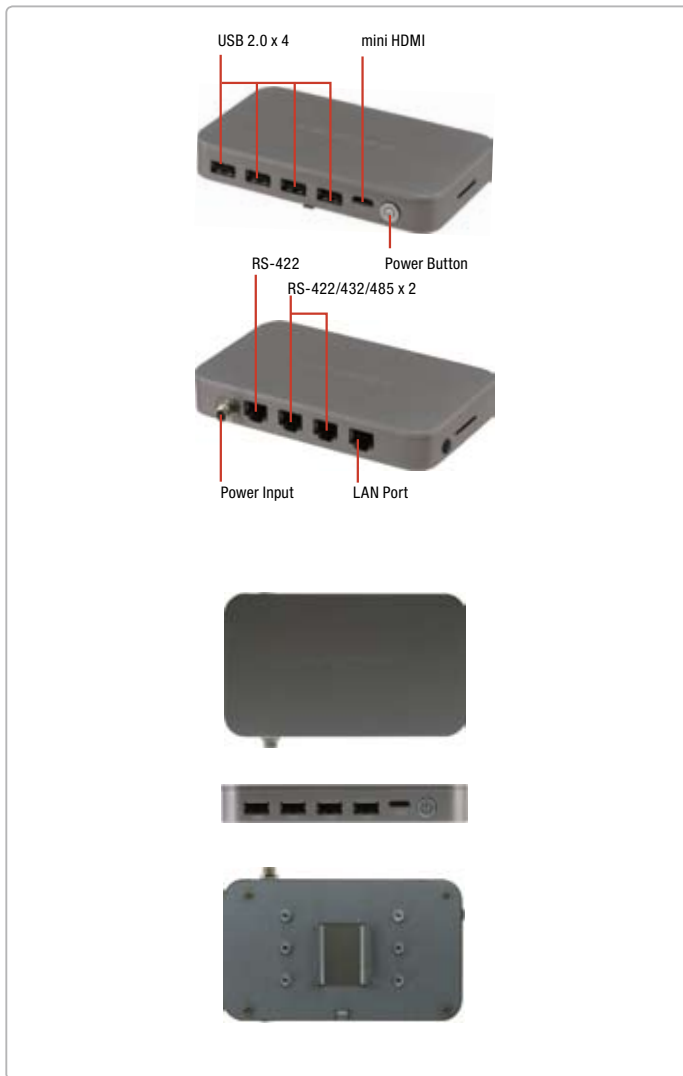

AEC-6401

Compact Embedded Controller with Intel® Atom™ Low Power Processor

11

BOXER Lite Series - Fanless Embedded Controller Solutions

Features

- World's Slimmest Fanless Boxer: 20mm Thickness
- Uniform I/O ports: USB & RJ-45 & mini HDMI
- HDMI Display
- Wireless Module (b/g/n, USB Type)
- Aluminum Enclosure
- Intel® Atom™ N2600 1.6GHz

Expansion	PCIe [x1]	—
	PCI	—
	Mini Card	—
	Mini PCI	—
	Others	Onboard USB x 2 for Touch/WiFi
Indicator	Front	—
	Rear	—
Power Requirement	DC-in 12V	
Power Consumption	—	
System Cooling	Passive	
Mounting	Wallmount/Din-rail	
Operating Temperature	-4°F ~ 104°F (-20°C ~ 40°C) w/o Airflow	
	-4°F ~ 122°F (-20°C ~ 50°C) w/ Airflow	
Storage Temperature	-4°F ~ 158°F (-20°C ~ 70°C)	
Anti-Vibration	3g rms/ 5 ~ 500Hz/ operation – CFD	
	1g rms/ 5~ 500Hz/ operation – HDD	
Anti-Shock	50G peak acceleration (11 msec. duration) – CFD	
	20G peak acceleration (11 msec. duration) – HDD	
MTBF	50,000	
Certification	EMC	CE /FCC Class A
	Safety	—
Dimension (W x H x D)	5.35"(W) x 3.13"(H) x 0.79"(D) (136mm x 79.6mm x 20mm)	
Gross Weight	1.2 Kg (2.65 lb)	
Note	—	

Specifications

CPU	Intel® Atom™ N2600 1.60GHz	
Chipset	Intel® NM10	
System Memory	DDR3 1066 SDRAM SODIMM x 1, Max.2GB	
Display Interface	VGA	—
	DVI	—
	Others	mini HDMI x 1
Storage Device	SSD	mSATA
	HDD	—
Network	LAN	Gigabit Ethernet, RJ-45 x 1
	Wireless	Optional
Front I/O	USB Port	USB 2.0 x 4
	LAN	mini HDMI x 1
	Serial Port	—
	DIO	—
	Audio	—
	KB/MS	—
	Others	Power Button x 1
	—	—
Rear I/O	USB Port	—
	LAN	RJ-45 x 1, Gigabit Ethernet
	Serial Port	RJ-48 x 3 (RS-232 x1 , RS-232/422/485 x 2)
	DIO	—
	Audio	—
	KB/MS	—
Others	Power input x 1	

AEC-6401

Dimension

Unit: mm

Ordering Information

- **AEC-6401-A1-1010**
Embedded Controller, Intel® Atom™ N2600, HDMI, LAN, 3 COM, 4 USB, DC-in 12V, Cables, Adaptor
- **AEC-6401-A2-1010**
Embedded Controller, Intel® Atom™ N2600, HDMI, LAN, 3 COM, 4 USB, DC-in 12V, Cables, Adaptor, WiFi