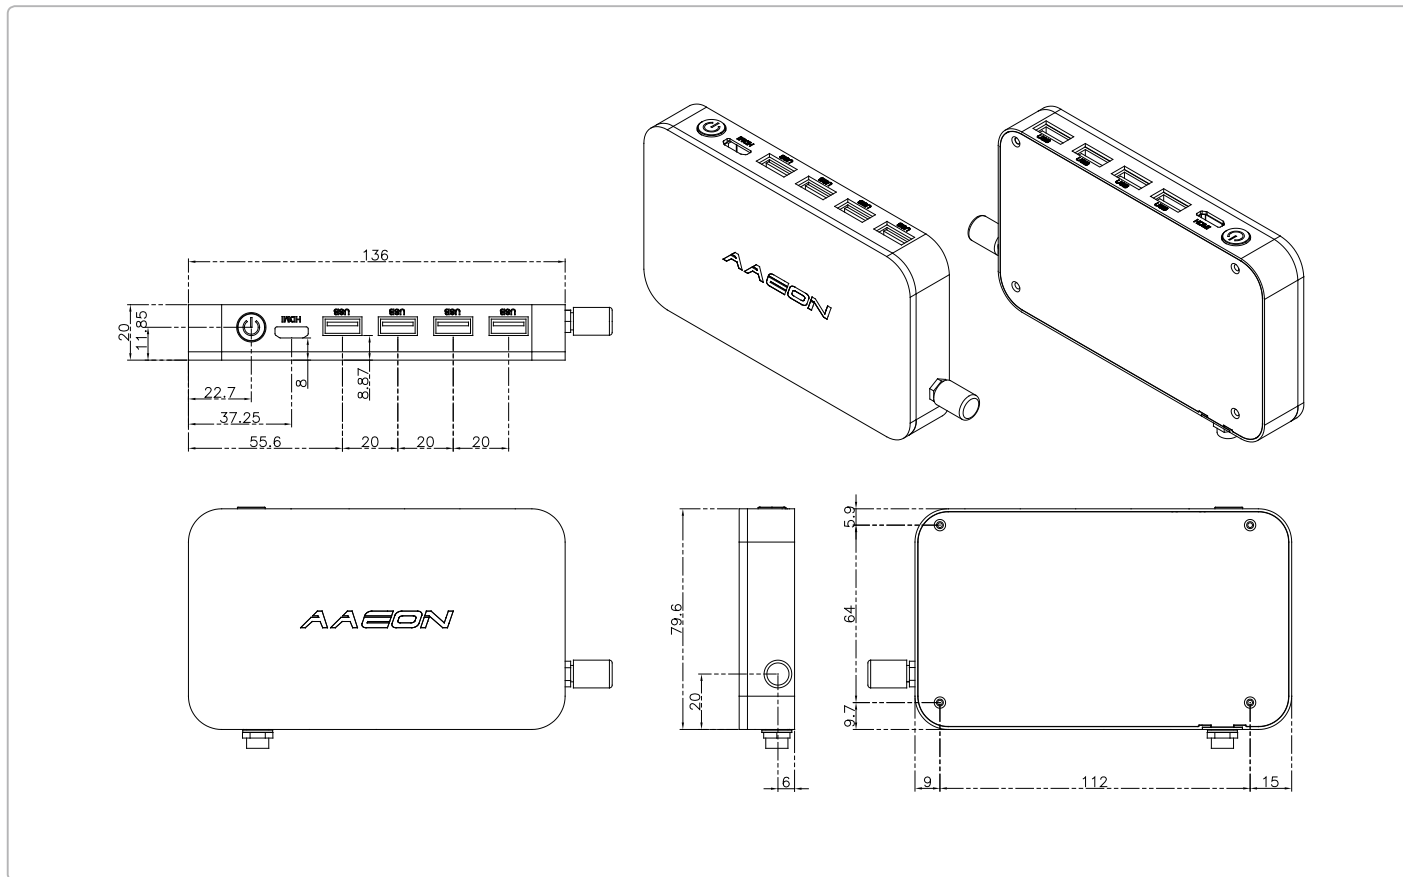

AEC-6401

Compact Embedded Controller with Intel® Atom™ Low Power Processor

11

BOXER Lite Series - Fanless Embedded Controller Solutions

Features

- World's Slimmest Fanless Boxer: 20mm Thickness
- Uniform I/O ports: USB & RJ-45 & mini HDMI
- HDMI Display
- Wireless Module (b/g/n, USB Type)
- Aluminum Enclosure
- Intel® Atom™ N2600 1.6GHz

Expansion	PCIe [x1]	—
	PCI	—
	Mini Card	—
	Mini PCI	—
	Others	Onboard USB x 2 for Touch/WiFi
Indicator	Front	—
	Rear	—
Power Requirement	DC-in 12V	
Power Consumption	—	
System Cooling	Passive	
Mounting	Wallmount/Din-rail	
Operating Temperature	-4°F ~ 104°F (-20°C ~ 40°C) w/o Airflow	
	-4°F ~ 122°F (-20°C ~ 50°C) w/ Airflow	
Storage Temperature	-4°F ~ 158°F (-20°C ~ 70°C)	
Anti-Vibration	3g rms/ 5 ~ 500Hz/ operation – CFD	
	1g rms/ 5~ 500Hz/ operation – HDD	
Anti-Shock	50G peak acceleration (11 msec. duration) – CFD	
	20G peak acceleration (11 msec. duration) – HDD	
MTBF	50,000	
Certification	EMC	CE /FCC Class A
	Safety	—
Dimension (W x H x D)	5.35"(W) x 3.13"(H) x 0.79"(D) (136mm x 79.6mm x 20mm)	
Gross Weight	1.2 Kg (2.65 lb)	
Note	—	

AEC-6401

Dimension

Unit: mm

Ordering Information

- **AEC-6401-A1-1010**
Embedded Controller, Intel® Atom™ N2600, HDMI, LAN, 3 COM, 4 USB, DC-in 12V, Cables, Adaptor
- **AEC-6401-A2-1010**
Embedded Controller, Intel® Atom™ N2600, HDMI, LAN, 3 COM, 4 USB, DC-in 12V, Cables, Adaptor, WiFi