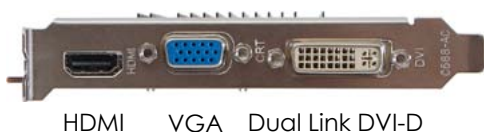

CONNECTIONS

HDMI VGA Dual Link DVI-D