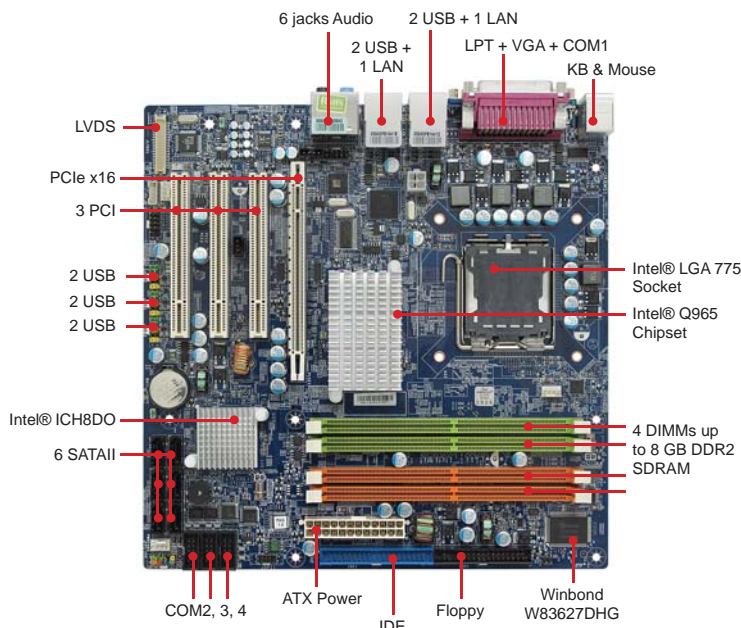

### Features

- LGA 775 Socket supports Intel® Core™ 2 Duo and Pentium® D processors with 533/800/1066 MHz FSB
- Intel® Q965 Chipset
- up to 8 GB Dual Channel DDR2 System Memory
- Intel® Graphics Media Accelerator 3000
- Onboard LVDS connector
- 3 x PCI
- 6 x SATAII (3.0 Gb/s) RAID
- 4 x COM
- 10 x USB
- TPM 1.2

#### System

CPU	Intel® Core™ 2 Duo/ Pentium® D LGA 775 socket with 65 nm processor technology with 533/800/1066 MHz
Chipsets	Intel® Q965 + Intel® ICH8DO
System Memory	Four 240-pin DIMM sockets support up to 8 GB 667 MHz DDR2 memory modules
BIOS	AMI 16 Mb BIOS
Expansion Interface	1 x PCI Express x16 slot 3 x PCI slots
Intel® AMT	Intel® Active Management Technology 2.1 (Optional)
TPM	TPM 1.2 Supported by Infineon

#### Display

Chipset	Intel® Graphics Media Accelerator 3100 (Intel® GMA 3100)
Display Memory	up to 256 MB can be allocated for GFX
Display Interface	1 x VGA, 1 x 18/24-bit LVDS

#### Audio

AC'97 Codec	Realtek® ALC888 HD Audio Codec
Audio Interface	Line-out, Line-in, Mic-in, SPDIF