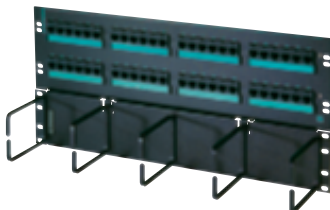

5^U UTP Clarity^{5E} Category 5e Hinged Patch Panels

Hinged Patch Panels

Hinged Clarity panels include cable management panels. Panels can be terminated in the hinged-down position while resting on management rings. Panels can also be mounted back-to-back on our 502.9 mm deep Mighty Mo racks.

UTP Clarity^{5E} Category 5e Hinged Patch Panels

SPECIFICATIONS

Materials

- › Panel: 2.4 mm aluminium
- › Six port jack housing: High impact thermoplastic 94V-0
- › Six port rear IDC housing: Polycarbonate
- › Array of eight modular dual reactance: Beryllium copper
- › IDC contacts (low noise): Phosphor Bronze
- › Printed circuit board: Two-sided FR.4 epoxy resin/glass base with solder mask
- › Front bezel/rear designation housing: ABS UL94V-0
- › Rear wire management bar: 8 mm x 3 mm Cold roller steel, round

High density with 6 port modules, Category 5e

OR-PHD5E6U48HM

Part No.	Description	Rack Units
OR-PHD5E6U24HM	24 port (43.2 x 88.9 mm rings)	2
OR-PHD5E6U48HM	48 port (76.2 x 101.6 mm rings)	4

Clarity^{5E} Patch Panels with Hinged Wire Management