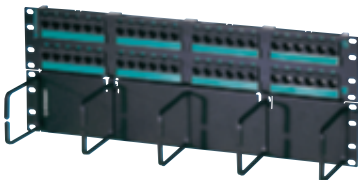

UTP Clarity^{5E} Category 5e Hinged Patch Panels

SPECIFICATIONS

Materials

- › Panel: 2.4 mm aluminium
- › Six port jack housing: High impact thermoplastic 94V-0
- › Six port rear IDC housing: Polycarbonate
- › Array of eight modular dual reactance: Beryllium copper
- › IDC contacts (low noise): Phosphor Bronze
- › Printed circuit board: Two-sided FR.4 epoxy resin/glass base with solder mask
- › Front bezel/rear designation housing: ABS UL94V-0
- › Rear wire management bar: 8 mm x 3 mm Cold roller steel, round

Performance

- › Meets Category 5e component specifications TIA/EIA-568-B.2
- › Meets FCC part 68 subpart F
- › Rated for 750 plug insertions
- › Exceeds 100 gram requirement
- › UL 1863 listed, file #E131600
- › Compatible with 110 impact tools
- › Exceeds the IEEE 802.3af DTE power specifications by 500%

RELATED PRODUCTS

- › T15e Series Category 5e Tracjacks
- › MC5e Series of Category 5e patch cords
- › 110ABC5e Series of Category 5e 110 blocks
- › Mighty Mo 6 cable management racks

Clarity^{5E} Patch Panels with Hinged Wire Management

High density with 6 port modules, Category 5e

OR-PHD5E6U48HM

Part No.	Description	Rack Units
OR-PHD5E6U24HM	24 port (43.2 x 88.9 mm rings)	2
OR-PHD5E6U48HM	48 port (76.2 x 101.6 mm rings)	4