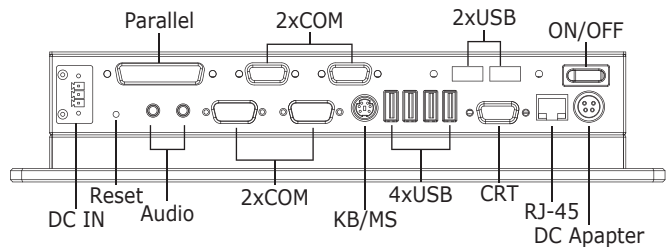

Audio Interface

Audio jack for MIC In, Line Out
2W Amplifier with Stereo Speaker

Ethernet Interface

1 x RJ-45 for Gigabit Ethernet
1 x mini PCI wireless LAN module (option)

Storage

1 x 2.5" SATA HDD space
1 x Type II CF socket

Expansion Interface

1 x Type III mini PCI socket

Watchdog Timer

Software programmable time-out intervals from
1~255 sec. or 1~255 min.

H/W Status Monitor

Monitoring temperatures, voltages status

Power

12V 84W DC adapter with lockable jack
+12~24V DC IN
5000mA/H Battery (option)

Operating/Storage Temperature

0~45°C/-20~+70°C

Certification

FCC/CE Class A compliance
IP65 front panel protection compliance

Dimensions

29.2(L) x 22.6(H) x 5.8(W) cm

Cut Out Size

26.1(L) x 19.9(H) cm

I/O Interface

Dimensions (unit:cm)

Ordering Information

BPF-3310-X

10.4" Panel PC w/Touch Screen, 2W Stereo Speaker, 4 COM, 6 USB, +12V~24V DC IN

Accessory Options

Table Top Metal Stand, CPU, Memory Module, CF Module, Video Capture, Wireless LAN Module, 2.5" SATA HDD, Battery Pack