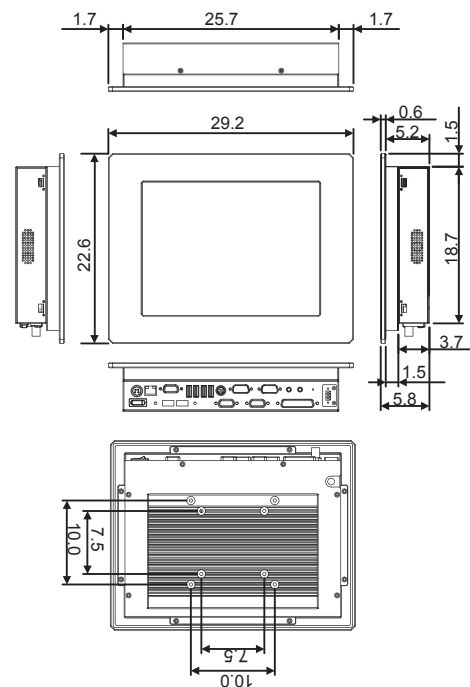

Operating/Storage Temperature

0~45°C/-20~+70°C

Certification

FCC/CE Class A compliance
IP65 front panel protection compliance

Dimensions

29.2(L) x 22.6(H) x 5.8(W) cm

Cut Out Size

26.1(L) x 19.9(H) cm

I/O Interface

Dimensions (unit:cm)

Ordering Information

BPF-3310-X

10.4" Panel PC w/Touch Screen, 2W Stereo Speaker, 4 COM, 6 USB, +12V~24V DC IN

Accessory Options

Table Top Metal Stand, CPU, Memory Module, CF Module, Video Capture, Wireless LAN Module, 2.5" SATA HDD, Battery Pack