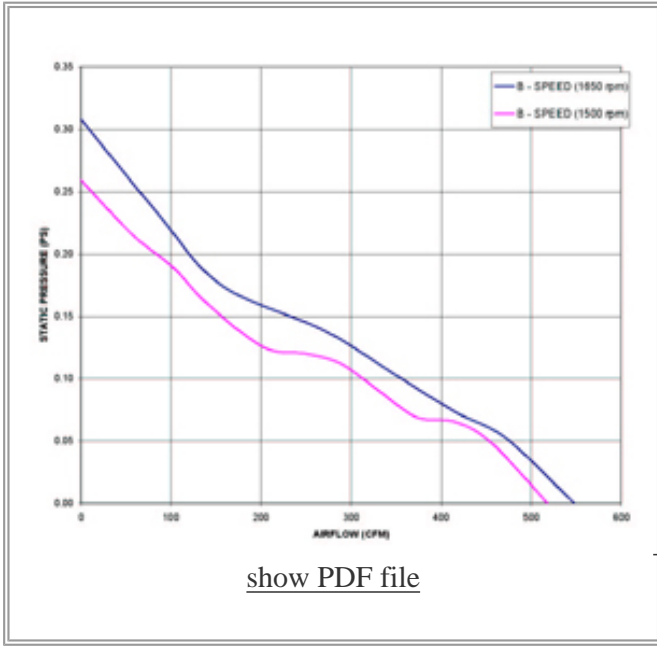

Caravel DC (DC Fan)

COMAIR ROTRON PART NUMBER: **031767**
 COMAIR ROTRON MODEL NUMBER: **CD48B3**

MOTOR	
Rated Voltage:	48
Operating Voltage Range:	24 - 56
Running Current: 50Hz 60Hz (amps)	
Locked Rotor Current: (amps)	1.5
Rated Power: 50Hz 60Hz (watts)	
Nominal Speed: 50Hz 60Hz (rpm)	

MECHANICAL	
Dimensions:	254mm x 88.9mm (10.0in x 3.50in)
Bearing Type:	Ball
Motor Base:	Aluminum
Propeller:	Polycarbonate, UL94V-0, Black

[show PDF file](#)

NOTES

PERFORMANCE CHARACTERISTICS	
Air Flow: (CFM)	550
Static Pressure:	.308