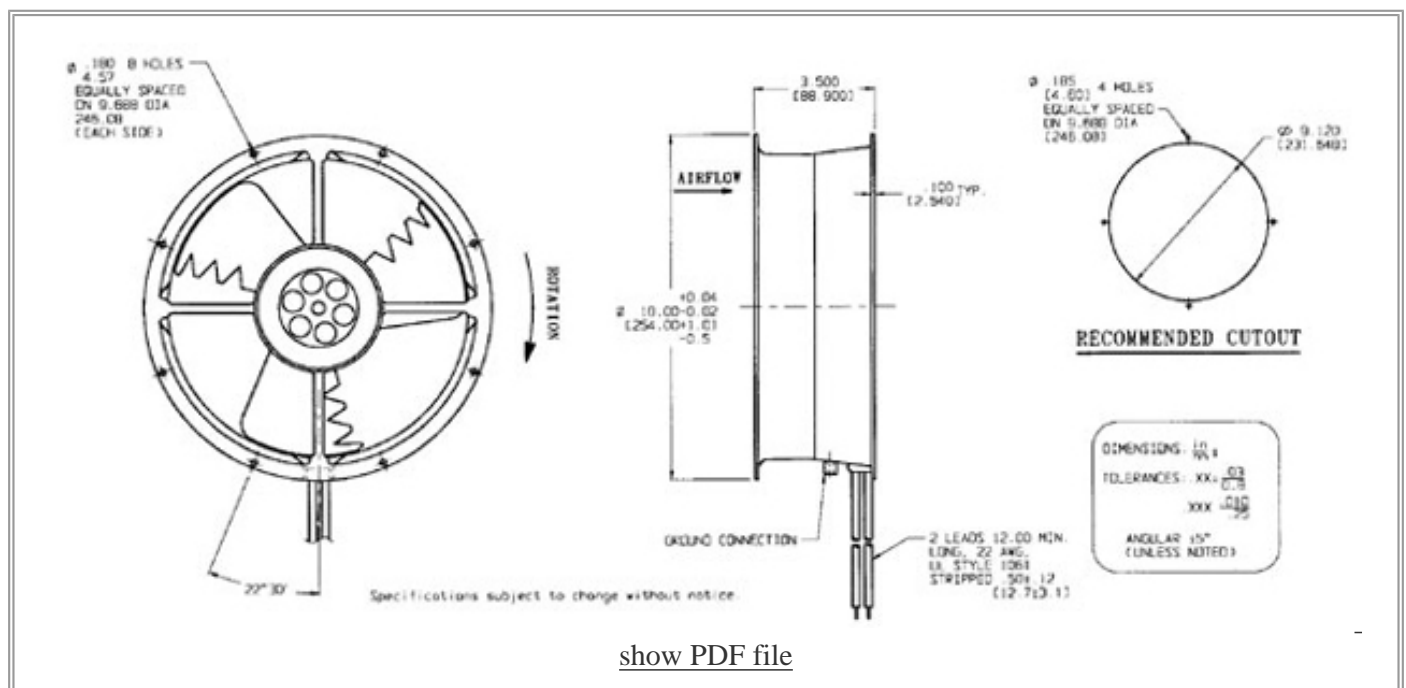

Caravel DC (DC Fan)

COMAIR ROTRON PART NUMBER: **031767**
 COMAIR ROTRON MODEL NUMBER: **CD48B3**

MOTOR	
Rated Voltage:	48
Operating Voltage Range:	24 - 56
Running Current: 50Hz 60Hz (amps)	
Locked Rotor Current: (amps)	1.5
Rated Power: 50Hz 60Hz (watts)	
Nominal Speed: 50Hz 60Hz (rpm)	

MECHANICAL	
Dimensions:	254mm x 88.9mm (10.0in x 3.50in)
Bearing Type:	Ball
Motor Base:	Aluminum
Propeller:	Polycarbonate, UL94V-0, Black

[show PDF file](#)

NOTES

PERFORMANCE CHARACTERISTICS	
Air Flow: (CFM)	550
Static Pressure:	.308