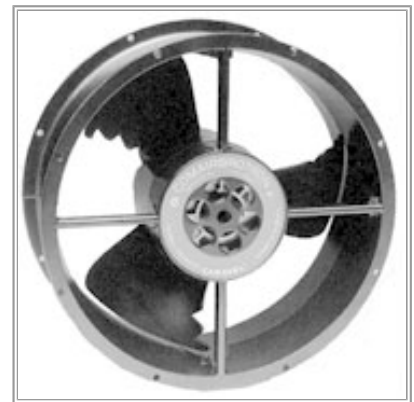

Caravel DC (DC Fan)

COMAIR ROTRON PART NUMBER: **031767**
 COMAIR ROTRON MODEL NUMBER: **CD48B3**

MOTOR	
Rated Voltage:	48
Operating Voltage Range:	24 - 56
Running Current: 50Hz 60Hz (amps)	
Locked Rotor Current: (amps)	1.5
Rated Power: 50Hz 60Hz (watts)	
Nominal Speed: 50Hz 60Hz (rpm)	

MECHANICAL	
Dimensions:	254mm x 88.9mm (10.0in x 3.50in)
Bearing Type:	Ball
Motor Base:	Aluminum
Propeller:	Polycarbonate, UL94V-0, Black

[show PDF file](#)

NOTES

PERFORMANCE CHARACTERISTICS	
Air Flow: (CFM)	550
Static Pressure:	.308