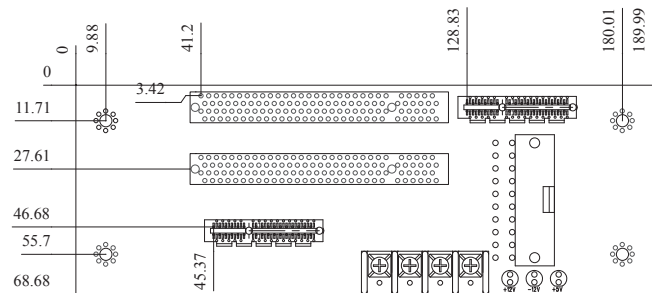

HPE-3S1

Order Information

HPE-3S1-R10	3 Slot Backplane with 2 PCI Bus
PAC-53GH	3 Slot Half Size Industrial Chassis
PR-1300G	3 Slot Half Size Industrial Chassis

HPE-3S2

Order Information

HPE-3S2-R10	3 Slot Backplane with 1 PCI Bus and 1 PCIe x4 Bus
PAC-53GH	3 Slot Half Size Industrial Chassis
PR-1300G	3 Slot Half Size Industrial Chassis

HPE-4S1

Order Information

HPE-4S1-R10	4 Slot Backplane with 3 PCI Bus
PAC-400G	4 Slot Half Size Industrial Chassis
PAC-42GH	4 Slot Half Size Industrial Chassis
PAC-42GF	4 Slot Full Size Industrial Chassis

HPE-4S2

Order Information

HPE-4S2-R10	4 Slot Backplane with 2 PCI and 1 PCIe x4 Bus
PAC-400G	4 Slot Half Size Industrial Chassis
PAC-42GH	4 Slot Half Size Industrial Chassis
PAC-42GF	4 Slot Half Size Industrial Chassis