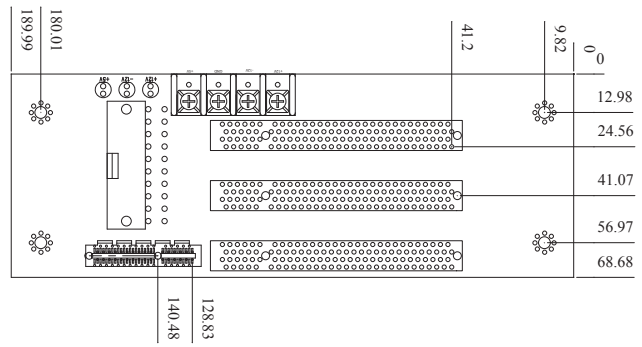

HPE-3S1

Order Information

HPE-3S1-R10	3 Slot Backplane with 2 PCI Bus
PAC-53GH	3 Slot Half Size Industrial Chassis
PR-1300G	3 Slot Half Size Industrial Chassis

HPE-3S2

Order Information

HPE-3S2-R10	3 Slot Backplane with 1 PCI Bus and 1 PCIe x4 Bus
PAC-53GH	3 Slot Half Size Industrial Chassis
PR-1300G	3 Slot Half Size Industrial Chassis

HPE-4S1

Order Information

HPE-4S1-R10	4 Slot Backplane with 3 PCI Bus
PAC-400G	4 Slot Half Size Industrial Chassis
PAC-42GH	4 Slot Half Size Industrial Chassis
PAC-42GF	4 Slot Full Size Industrial Chassis

HPE-4S2

Order Information

HPE-4S2-R10	4 Slot Backplane with 2 PCI and 1 PCIe x4 Bus
PAC-400G	4 Slot Half Size Industrial Chassis
PAC-42GH	4 Slot Half Size Industrial Chassis
PAC-42GF	4 Slot Half Size Industrial Chassis