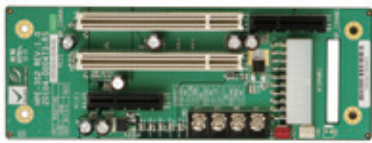

HPE-3S1

Order Information

HPE-3S1-R10	3 Slot Backplane with 2 PCI Bus
PAC-53GH	3 Slot Half Size Industrial Chassis
PR-1300G	3 Slot Half Size Industrial Chassis

HPE-3S2

Order Information

HPE-3S2-R10	3 Slot Backplane with 1 PCI Bus and 1 PCIe x4 Bus
PAC-53GH	3 Slot Half Size Industrial Chassis
PR-1300G	3 Slot Half Size Industrial Chassis

HPE-4S1

Order Information

HPE-4S1-R10	4 Slot Backplane with 3 PCI Bus
PAC-400G	4 Slot Half Size Industrial Chassis
PAC-42GH	4 Slot Half Size Industrial Chassis
PAC-42GF	4 Slot Full Size Industrial Chassis

HPE-4S2

Order Information

HPE-4S2-R10	4 Slot Backplane with 2 PCI and 1 PCIe x4 Bus
PAC-400G	4 Slot Half Size Industrial Chassis
PAC-42GH	4 Slot Half Size Industrial Chassis
PAC-42GF	4 Slot Half Size Industrial Chassis