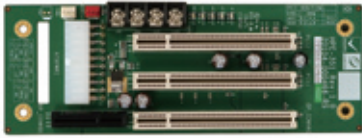

HPE-3S1

Order Information

HPE-3S1-R10	3 Slot Backplane with 2 PCI Bus
PAC-53GH	3 Slot Half Size Industrial Chassis
PR-1300G	3 Slot Half Size Industrial Chassis

HPE-3S2

Order Information

HPE-3S2-R10	3 Slot Backplane with 1 PCI Bus and 1 PCIe x4 Bus
PAC-53GH	3 Slot Half Size Industrial Chassis
PR-1300G	3 Slot Half Size Industrial Chassis

HPE-4S1

Order Information

HPE-4S1-R10	4 Slot Backplane with 3 PCI Bus
PAC-400G	4 Slot Half Size Industrial Chassis
PAC-42GH	4 Slot Half Size Industrial Chassis
PAC-42GF	4 Slot Full Size Industrial Chassis

HPE-4S2

Order Information

HPE-4S2-R10	4 Slot Backplane with 2 PCI and 1 PCIe x4 Bus
PAC-400G	4 Slot Half Size Industrial Chassis
PAC-42GH	4 Slot Half Size Industrial Chassis
PAC-42GF	4 Slot Half Size Industrial Chassis