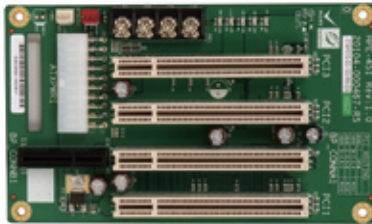

HPE-3S1

Order Information

HPE-3S1-R10	3 Slot Backplane with 2 PCI Bus
PAC-53GH	3 Slot Half Size Industrial Chassis
PR-1300G	3 Slot Half Size Industrial Chassis

HPE-3S2

Order Information

HPE-3S2-R10	3 Slot Backplane with 1 PCI Bus and 1 PCIe x4 Bus
PAC-53GH	3 Slot Half Size Industrial Chassis
PR-1300G	3 Slot Half Size Industrial Chassis

HPE-4S1

Order Information

HPE-4S1-R10	4 Slot Backplane with 3 PCI Bus
PAC-400G	4 Slot Half Size Industrial Chassis
PAC-42GH	4 Slot Half Size Industrial Chassis
PAC-42GF	4 Slot Full Size Industrial Chassis

HPE-4S2

Order Information

HPE-4S2-R10	4 Slot Backplane with 2 PCI and 1 PCIe x4 Bus
PAC-400G	4 Slot Half Size Industrial Chassis
PAC-42GH	4 Slot Half Size Industrial Chassis
PAC-42GF	4 Slot Half Size Industrial Chassis