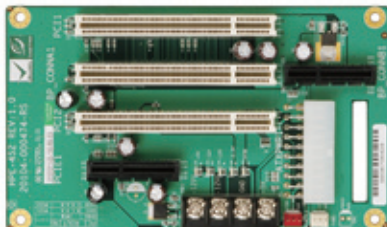

HPE-3S1

Order Information

HPE-3S1-R10	3 Slot Backplane with 2 PCI Bus
PAC-53GH	3 Slot Half Size Industrial Chassis
PR-1300G	3 Slot Half Size Industrial Chassis

HPE-3S2

Order Information

HPE-3S2-R10	3 Slot Backplane with 1 PCI Bus and 1 PCIe x4 Bus
PAC-53GH	3 Slot Half Size Industrial Chassis
PR-1300G	3 Slot Half Size Industrial Chassis

HPE-4S1

Order Information

HPE-4S1-R10	4 Slot Backplane with 3 PCI Bus
PAC-400G	4 Slot Half Size Industrial Chassis
PAC-42GH	4 Slot Half Size Industrial Chassis
PAC-42GF	4 Slot Full Size Industrial Chassis

HPE-4S2

Order Information

HPE-4S2-R10	4 Slot Backplane with 2 PCI and 1 PCIe x4 Bus
PAC-400G	4 Slot Half Size Industrial Chassis
PAC-42GH	4 Slot Half Size Industrial Chassis
PAC-42GF	4 Slot Half Size Industrial Chassis