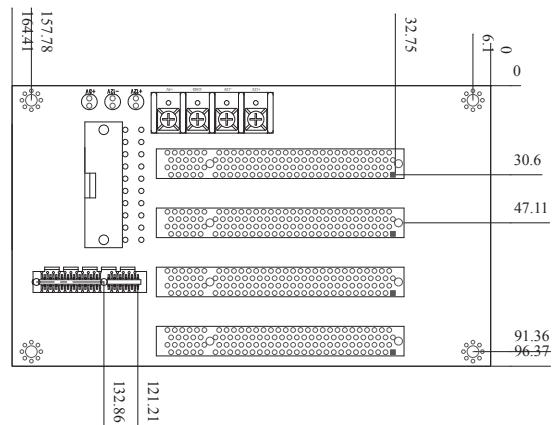

HPE-3S1

Order Information

HPE-3S1-R10	3 Slot Backplane with 2 PCI Bus
PAC-53GH	3 Slot Half Size Industrial Chassis
PR-1300G	3 Slot Half Size Industrial Chassis

HPE-3S2

Order Information

HPE-3S2-R10	3 Slot Backplane with 1 PCI Bus and 1 PCIe x4 Bus
PAC-53GH	3 Slot Half Size Industrial Chassis
PR-1300G	3 Slot Half Size Industrial Chassis

HPE-4S1

Order Information

HPE-4S1-R10	4 Slot Backplane with 3 PCI Bus
PAC-400G	4 Slot Half Size Industrial Chassis
PAC-42GH	4 Slot Half Size Industrial Chassis
PAC-42GF	4 Slot Full Size Industrial Chassis

HPE-4S2

Order Information

HPE-4S2-R10	4 Slot Backplane with 2 PCI and 1 PCIe x4 Bus
PAC-400G	4 Slot Half Size Industrial Chassis
PAC-42GH	4 Slot Half Size Industrial Chassis
PAC-42GF	4 Slot Half Size Industrial Chassis