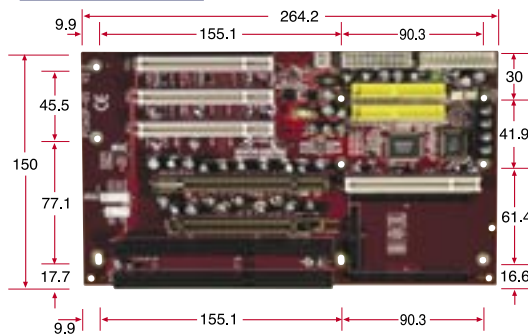

PCIAGP Backplane

* **PCIAGP-4S(R)** Suitable for implement at slim size of chassis with AVGA-X400 AGP card

* **PCIAGP-5S(R)** Suitable for implement at slim size of chassis with AVGA-X400 AGP card