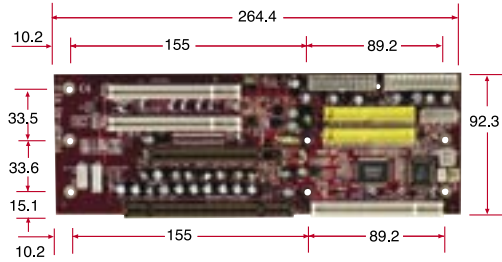

PCIAGP Backplane

* **PCIAGP-4S(R)** Suitable for implement at slim size of chassis with AVGA-X400 AGP card

* **PCIAGP-5S(R)** Suitable for implement at slim size of chassis with AVGA-X400 AGP card

PCIAGP-5SD