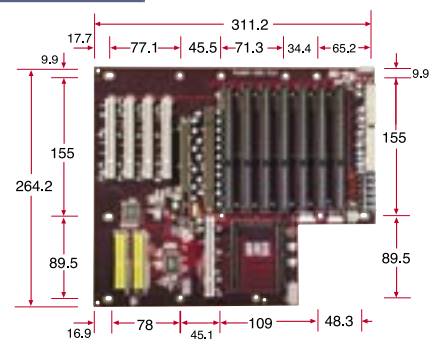

PCIAGP Backplane

* **PCIAGP-4S(R)** Suitable for implement at slim size of chassis with AVGA-X400 AGP card

* **PCIAGP-5S(R)** Suitable for implement at slim size of chassis with AVGA-X400 AGP card

PCIAGP-5SD

PCIAGP-6S(R)

PCIAGP-7S(R)

PCIAGP-2SD

PCIAGP-9S2(R)

PCIAGP-12S

PCIAGP-13S2(R)

PCIAGP-13S3(R)