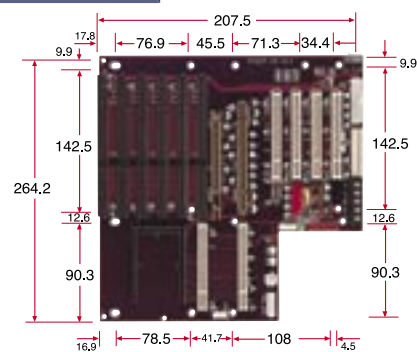

PCIAGP Backplane

* **PCIAGP-4S(R)** Suitable for implement at slim size of chassis with AVGA-X400 AGP card

* **PCIAGP-5S(R)** Suitable for implement at slim size of chassis with AVGA-X400 AGP card

PCIAGP-5SD

PCIAGP-6S(R)

PCIAGP-7S(R)

PCIAGP-2SD

PCIAGP-9S2(R)

PCIAGP-12S

PCIAGP-13S2(R)

PCIAGP-13S3(R)