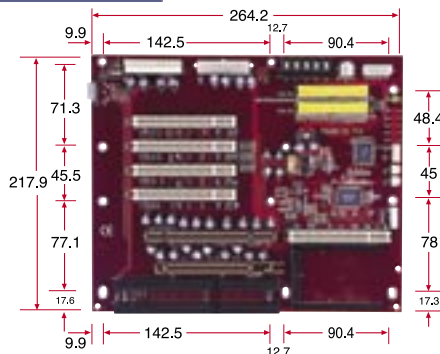

PCIAGP-7S(R)