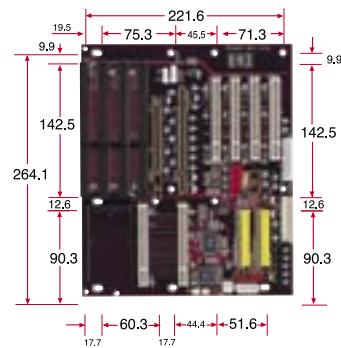

PCIAGP Backplane

* **PCIAGP-4S(R)** Suitable for implement at slim size of chassis with AVGA-X400 AGP card

* **PCIAGP-5S(R)** Suitable for implement at slim size of chassis with AVGA-X400 AGP card

PCIAGP-5SD

PCIAGP-6S(R)

PCIAGP-7S(R)

PCIAGP-2SD

PCIAGP-9S2(R)

PCIAGP-12S

PCIAGP-13S2(R)

PCIAGP-13S3(R)