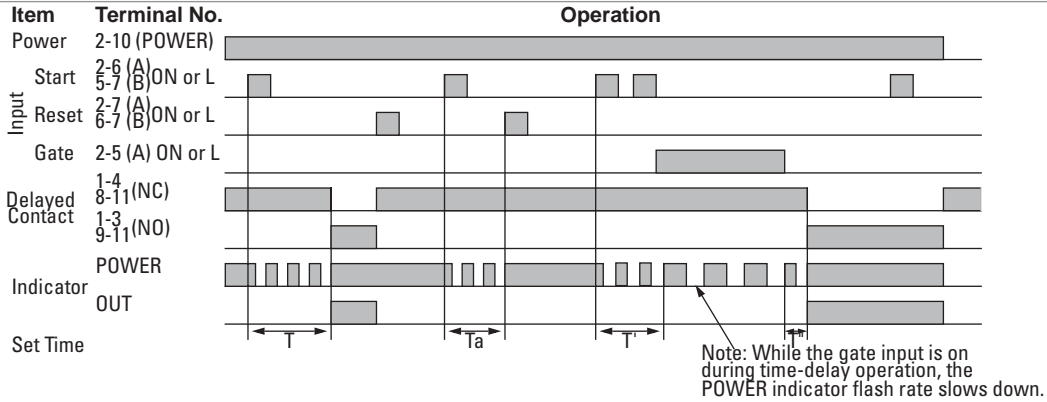

GT3A-4 Timing Diagrams

Delayed DPDT

Operation Mode Selection

ON-Delay 2

MODE

Cycle 2

MODE

Signal ON/OFF-Delay 1

MODE

Signal OFF-Delay 1

MODE