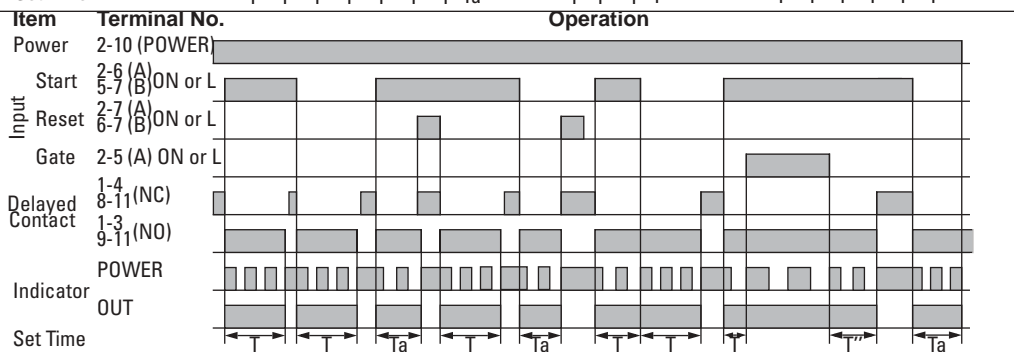

GT3A-4 Timing Diagrams

Delayed DPDT

Operation Mode Selection

ON-Delay 2

MODE

Cycle 2

MODE

Signal ON/OFF-Delay 1

MODE

Signal OFF-Delay 1

MODE