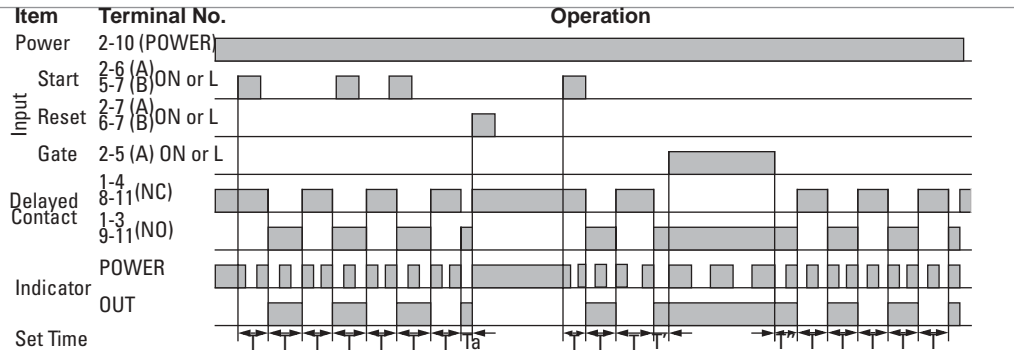

GT3A-4 Timing Diagrams

Delayed DPDT

Operation Mode Selection

ON-Delay 2

MODE

Cycle 2

MODE

Signal ON/OFF-Delay 1

MODE

Signal OFF-Delay 1

MODE