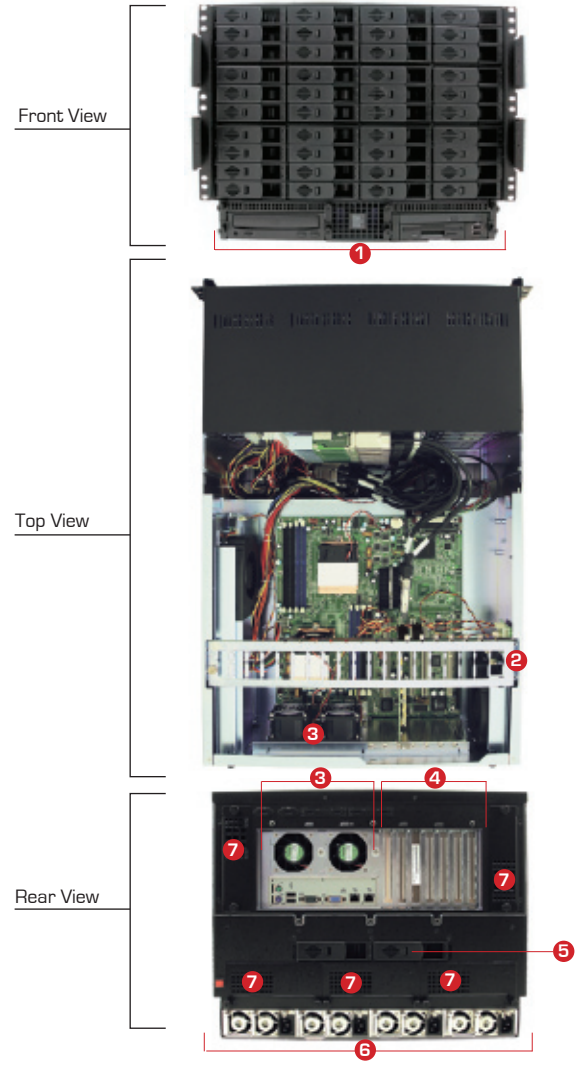

## Features & Benefits

- ❶ One(1) external 5.25-inch + one(1) external 3.5-inch + two (2) slim CD/DVD + one (1) slim FDD
- ❷ Hold down bar to ensure that HBA cards are locked into positions
- ❸ Two(2) rear 60x38mm easy-swap fans
- ❹ Seven(7) PCI slots attribute to network expansion and scalability
- ❺ Two(2) hot-swap (rear-facing) SATA/SCSI/IDE OS drive bays
- ❻ Hot-swap redundant power supply (3+1 module) maximizes server protection
- ❼ Five(5) hot-swap rear blowers for optimized cooling

# VTC475393

Model Number : <b>VTC475393</b>	
Order Information : VTC475393 ●	
Industry Standard : EIA-RS310D	
Materials : Heavy-duty cold-rolled steel	
Finish :	Inside / Body : Zinc-plated with bright chromate
	Outside / Front : Texture-coated
Dimensions : (W x D x H)	mm : 482.6 x 685.8 x 355.6
	inches : 19 x 27 x 14
Cooling :	Rear: 5 x 120mm hot-swap blowers + 2 x 60x38mm easy-swap fans
Power Supply :	● Descriptions
	D5R 1350W 3+1 hot-swap redundant power supply (4 x 500W modules)
Expansion : Up to 7 x PCI slots (full height, full length)	
Controls : Power on/off and system reset + 2 x USB ports	
Indicators : Power, LAN and HDD LED's	
System Board : Up to 12"(W) x 13"(D) E-ATX/SSI EEB 3.6 compliant motherboard	

Drive Bay :	External	5.25"	1
		3.5"	1
		3.5" hot-swap	40 + 2 (rear HDDs)
	Internal	2.5" hot-swap	0
		3.5"	0
Slim CD-Rom/DVD-Rom		2	
Slim FDD		1	
Temperature : 0°C(32°F) ~ 50°C(122°F)			
Humidity : 5%~95% non-condensing			
Packaging Dimension (W x D x H) :		mm : 950 x 610 x 540	
Cubic Feet : 11			
Reference Container Loading :	20'	95	
	40'	190	
	40' H	210	
Backplane:	■ Descriptions		
	SS	Serial ATA (SATA) 3G	
	S	Parallel SCSI U320	
	SM	SATA Multilane	
Mounting Options :	VTC24123	VTC483411 (included)	