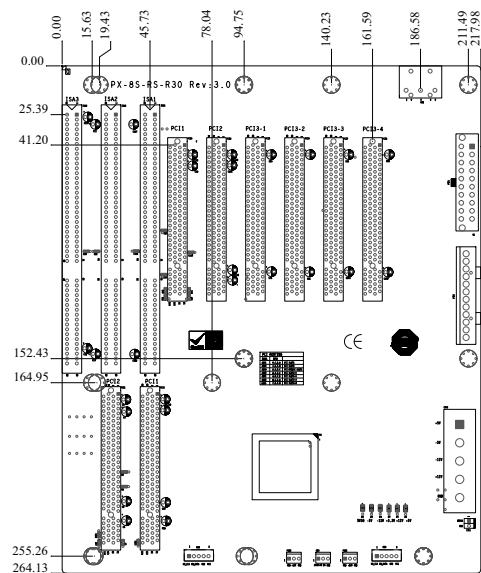

PCI-7S-RS-R40

Ordering Information

PCI-7S-RS-R40 7-slot backplane with 3 PCI slots and 2 ISA Bus slots
 PAC-1700G 7-slot full-size industrial chassis

PCI-8S-RS-R40

Ordering Information

PCI-8S-RS-R40 10-slot backplane with 4 PCI slots and 4 ISA Bus slots

PX-8S-RS-R40

Ordering Information

PX-8S-RS-R40 10-slot backplane with 6 PCI slots and 2 ISA Bus slots

1 Application Server Platform

2 Single Board Computer

3 IBX Series POS PC

4 AFOLUX POS Panel PC

5 Video Capture Card

6 KAMIO RISC

7 IOVU Open HMI

8 VITO Universal Controller

9 DINO BLADE

10 LCD Product Series

11 Embedded System

12 Industrial Computer Chassis

13 Power Supply