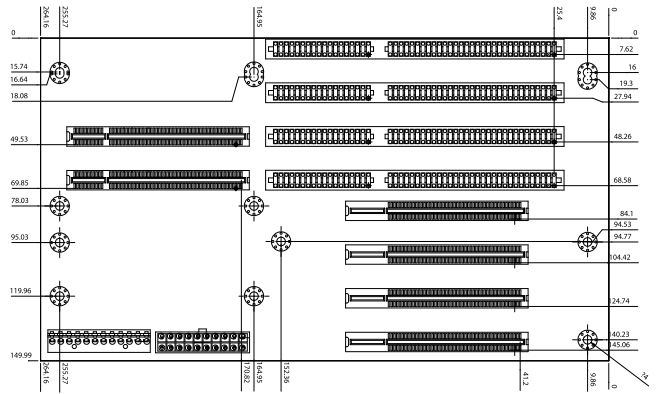

PCI-7S-RS-R40

Ordering Information

PCI-7S-RS-R40 7-slot backplane with 3 PCI slots and 2 ISA Bus slots
 PAC-1700G 7-slot full-size industrial chassis

PCI-8S-RS-R40

Ordering Information

PCI-8S-RS-R40 10-slot backplane with 4 PCI slots and 4 ISA Bus slots

PX-8S-RS-R40

Ordering Information

PX-8S-RS-R40 10-slot backplane with 6 PCI slots and 2 ISA Bus slots

1 Application Server Platform

2 Single Board Computer

3 IBX Series POS PC

4 AFOLUX POS Panel PC

5 Video Capture Card

6 KAMIO RISC

7 IOVU Open HMI

8 VITO Universal Controller

9 DINO BLADE

10 LCD Product Series

11 Embedded System

12 Industrial Computer Chassis

13 Power Supply