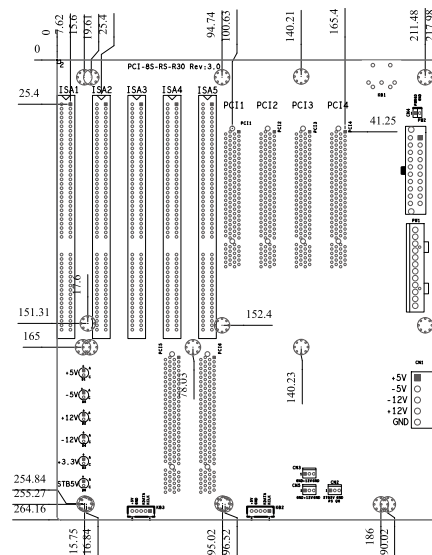

PCI-7S-RS-R40

Ordering Information

PCI-7S-RS-R40 7-slot backplane with 3 PCI slots and 2 ISA Bus slots
 PAC-1700G 7-slot full-size industrial chassis

PCI-8S-RS-R40

Ordering Information

PCI-8S-RS-R40 10-slot backplane with 4 PCI slots and 4 ISA Bus slots

PX-8S-RS-R40

Ordering Information

PX-8S-RS-R40 10-slot backplane with 6 PCI slots and 2 ISA Bus slots

1 Application Server Platform

2 Single Board Computer

3 IBX Series POS PC

4 AFOLUX POS Panel PC

5 Video Capture Card

6 KAMIO RISC

7 IOVU Open HMI

8 VITO Universal Controller

9 DINO BLADE

10 LCD Product Series

11 Embedded System

12 Industrial Computer Chassis

13 Power Supply