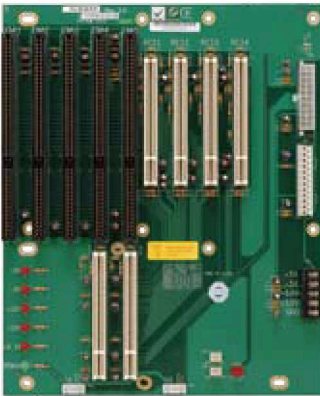

PCI-7S-RS-R40

Ordering Information

PCI-7S-RS-R40 7-slot backplane with 3 PCI slots and 2 ISA Bus slots
 PAC-1700G 7-slot full-size industrial chassis

PCI-8S-RS-R40

Ordering Information

PCI-8S-RS-R40 10-slot backplane with 4 PCI slots and 4 ISA Bus slots

PX-8S-RS-R40

Ordering Information

PX-8S-RS-R40 10-slot backplane with 6 PCI slots and 2 ISA Bus slots

1 Application Server Platform

2 Single Board Computer

3 IBX Series POS PC

4 AFOLUX POS Panel PC

5 Video Capture Card

6 KAMIO RISC

7 IOVU Open HMI

8 VITO Universal Controller

9 DINO BLADE

10 LCD Product Series

11 Embedded System

12 Industrial Computer Chassis

13 Power Supply