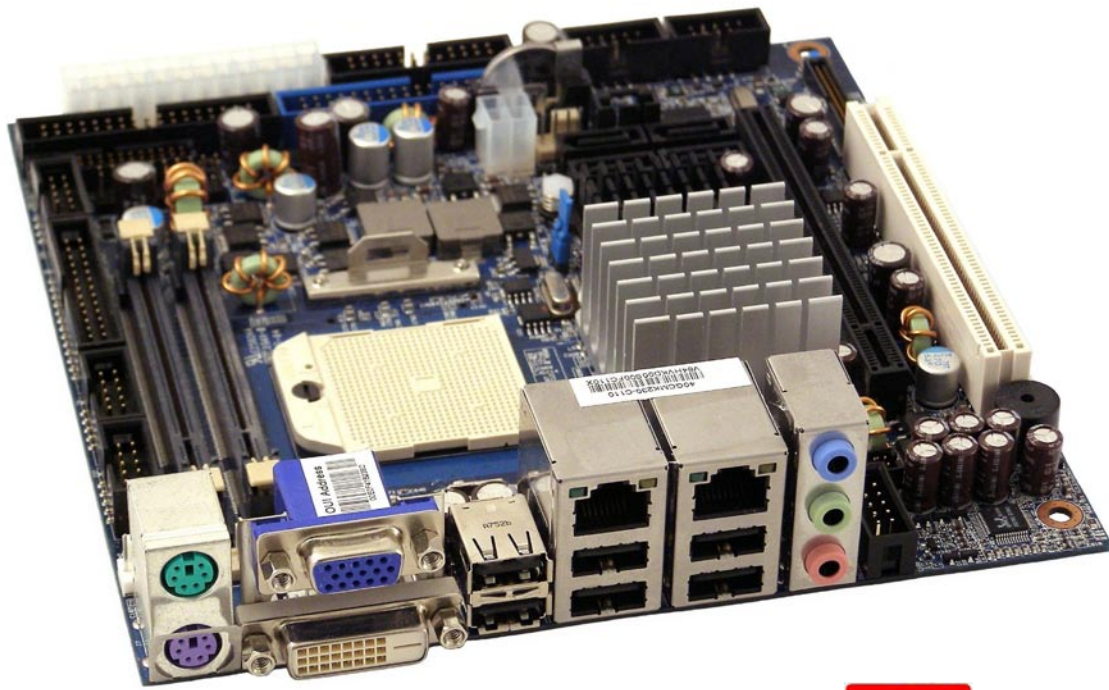

## » KT690/mITX Family «

### AMD M690T + SB600 Embedded Chipset AMD Turion™ 64 dual core processor support

- » Long-term availability
- » Radeon™ X1250 Graphics Core with PCI-Express 8x
- » Flat Panel Display Support, incl. dual independent display
- » Up to 2x 10/100/1000 Mbps Ethernet
- » Trusted Platform Module (TPM) Onboard, Firewire optional
- » 10x USB2.0, 2x Serial port, 1x PCI slot & 1x Mini PCI Express

## AMD M690T + SB600 Embedded Chipset