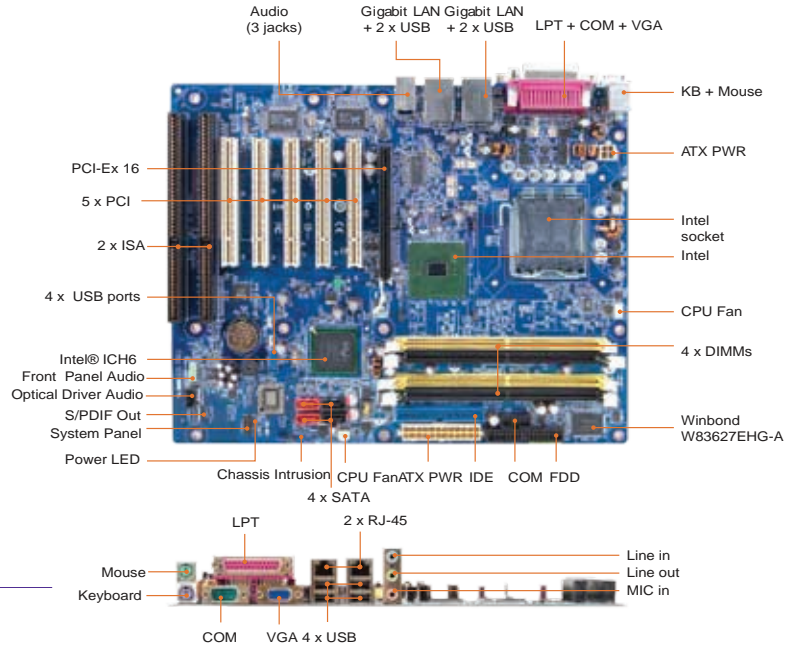

PEB-7715GV

ATX Board base on Intel® Pentium® 4 Processor
Intel® 82915GV and ICH-6 Chipset
VGA, Audio, Giga-LAN, 8 x USB 2.0

FEATURES

- Supports Intel LGA775 socket Supports Pentium 4 / Celeron D with 90nm process technology
- Intel 82915GV Chipset
- Four 240-pin DIMMs up to 4 GB Dual Channel DDR2 667/533/400 SDRAM
- Intel Graphics Media Accelerator 900
- Realtek ALC888GR 7.1 ch. High Definition Audio
- Dual Realtek RTL8110SC PCI Gigabit LAN
- 1 ADD 2 I/F, 5 PCI, 2 ISA
- 2 COM, 8 USB 2.0, 4 SATA

ORDERING GUIDE

Standard

PEB-7715GV

PEB-7715GV: Intel® Pentium® 4 / Celeron® processors based ATX MainBoard with VGA, Audio, Giga-LAN and 8 USB 2.0 ports

SYSTEM

CPU	Supports Intel LGA775 socket Supports Pentium 4 Celeron D with 90nm process technology
FSB	800/533 MHz
BIOS	Award 4 Mb Flash ROM BIOS
System Chipset	Intel® 82915GV GMCH/ ICH6
I/O Chip	Winbond W83627EHG-A
System Memory	Four 240-pin DIMM sockets support up to 4 GB Dual Channel DDR2 667/533/400 SDRAM
Watchdog Timer	Reset: 1 sec.~255 min. and 1 sec. or 1 min./step
H/W Status Monitor	Monitoring temperatures, voltages, and cooling fan status. Auto throttling control when CPU overheats
Expansion	One ADD 2 I/F, five PCI slots (PCI Rev. 2.2 compliant), 2 ISA slots
S3	S3 Support
Fan Control	Yes
Chipset	Intel 82915GV GMCH integrated Graphics Media Accelerator 900
Display Memory	Intel DVMT 3.0 supports 128 MB video memory
Max. 3D Resolution	2048 x 1536 @ 32 bpp (75 Hz)

I/O

MIO	1 x EIDE (Ultra DMA 100), 4 x SATA, 1 x FDD , 1 x LPT, 2 x RS-232, 1x K/B, 1 x Mouse
USB	8 x USB 2.0 ports

Mechanical

Power Requirement	+5 V @ 5.14 A, +12 V @ 5.25 A, +3.3 V @ 0.59 A (with Intel Celeron D 2.93 GHz & 512 MB DDR SDRAM)
Power Type	ATX
Operating Temperature	0~60°C (32~140°F)
Operating Humidity	0%~90% relative humidity, non-condensing
Size (L x W)	12" x 9.6" (304.8 mm x 243.84 mm)
Weight	1.32 lbs (0.6 Kg)