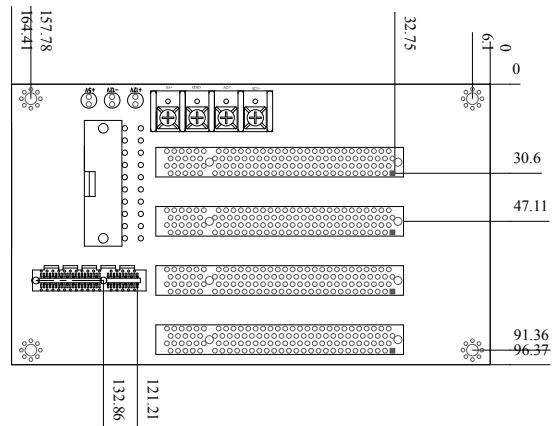

HPE-3S1-RS

Order Information

HPE-3S1-RS-R10 3 Slot Backplane with 2 PCI Bus
PR-1300G 3 Slot Half Size Industrial Chassis

HPE-3S2-RS

Order Information

HPE-3S1-RS-R10 3 Slot Backplane with 2 PCI Bus
PR-1300G 3 Slot Half Size Industrial Chassis

HPE-4S1-RS

Order Information

HPE-4S1-RS-R10 4 Slot Backplane with 3 PCI Bus
PAC-42GH 4 Slot Half Size Industrial Chassis

HPE-4S2-RS

Order Information

HPE-4S2-RS-R10 4 Slot Backplane with 2 PCI and
1 PCIe4 Bus
PAC-42GH 4 Slot Half Size Industrial Chassis