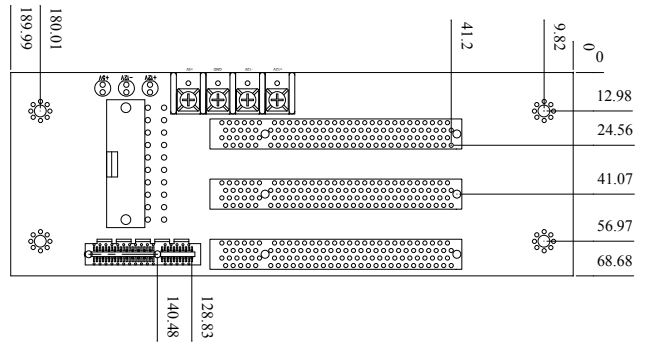

### Order Information

HPE-3S1-RS-R10 3 Slot Backplane with 2 PCI Bus  
 PR-1300G 3 Slot Half Size Industrial Chassis