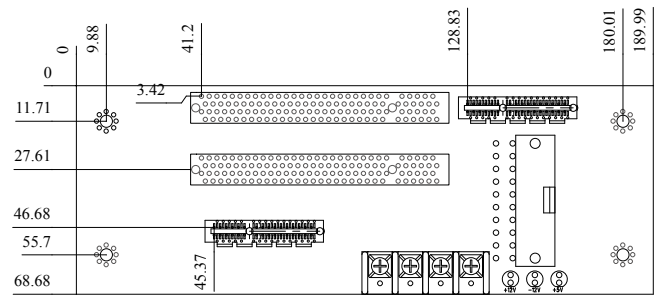

HPE-3S2-RS

Order Information

HPE-3S1-RS-R10 3 Slot Backplane with 2 PCI Bus
PR-1300G 3 Slot Half Size Industrial Chassis