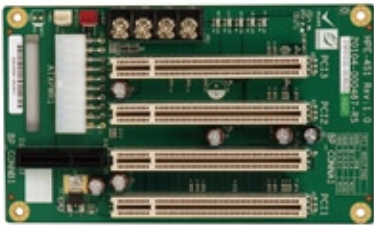

HPE-4S1-RS

Order Information

HPE-4S1-RS-R10 4 Slot Backplane with 3 PCI Bus
PAC-42GH 4 Slot Half Size Industrial Chassis