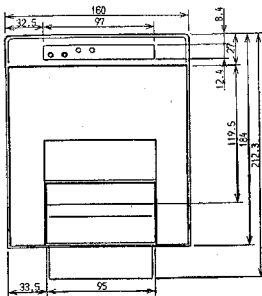

iDP-3550/3551

CITIZEN®

FEATURES

Small size, light weight, and low price
 High-speed print (Bi-directional)
 Red and black print
 Auto load
 Paper end sensor
 Built in auto cutter (ACS-134) (iDP-3551)
 Built in power supply

OPTIONS

Special purpose winder AW-3-E (Option)
 that will be placed Separately.

OUTLINE DRAWING OF IDP 3550

Item/Model	iDP-3550RF/PF	iDP-3551RF/PF
Print method	Serial dot impact method (Bidirectional print), 2-pass graphic (Unidirectional print)	
Print width	Character type: 63.6 mm/Graphic type: 58.7mm	
Print head	9 pins	
Print speed	Character type: Approx. 3.6 lines/second/Graphic type: Approx. 3 lines/second	
Print columns	40 Columns	
Character size	Character type: 1.36 mm(W) X2.4 mm(H) (7 dots) 1.36 mm(W) X3.1 mm(H) (9 dots) Graphic type: 1.20 mm(W) X2.4 mm(H) (7 dots) 1.20 mm(W) X3.1 mm(H) (9 dots)	
Line spacing	Character type: 4.23 mm (1/6 inch) Graphic type: 2.82mm (1/9 inch)	
Paper	Ordinary paper and non-carbon paper: 76+/-0.5 mm(W) x ø83 mm(OD)	
Ink ribbon	Special purpose ribbon cartridge: Red/Black or Single Color (Black or Purple)	
Interface	Serial(RS-232C), Parallel(CENTRONICS compliant)	
Command system	CBM mode, STAR mode, ESC/POS mode The user can select the mode with the DIP switch and preset jumpers.	
Input buffer	6KB or 256 bytes (Selectable with the DIP switch)	
Drawer function	2-drawer, 1-drawer switch	
Auto loading function	Automatically feeds the paper by several lines when it is inserted.	
Paper end detection	Stops printing when the paper has run out.	
Paper near end detection	Stops printing when the paper is running out. (Settable with a command)	
Auto cutter	None	AC-134-E (Capable of partial and full cut)
Weight	Approx. 2.8 kg Approx. 3 kg	
Outer dimensions	160(W)x212(D)X194(H)mm 160(W)x212(D)X173(H)mm	
Operating temperature and Humidity	0 to 40°C, 35 to 85 %RH (No dew condensation)	
Storage temperature and Humidity	-20 to 60°C, 10 to 90 %RH (No dew condensation)	