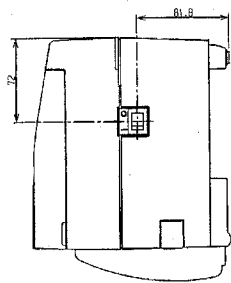

iDP-3550/3551

CITIZEN®

FEATURES

Small size, light weight, and low price
 High-speed print (Bi-directional)
 Red and black print
 Auto load
 Paper end sensor
 Built in auto cutter (ACS-134) (iDP-3551)
 Built in power supply

OPTIONS

Special purpose winder AW-3-E (Option)
 that will be placed Separately.

OUTLINE DRAWING OF IDP 3550

Item/Model	iDP-3550RF/PF	iDP-3551RF/PF
Print method	Serial dot impact method (Bidirectional print), 2-pass graphic (Unidirectional print)	
Print width	Character type: 63.6 mm/Graphic type: 58.7mm	
Print head	9 pins	
Print speed	Character type: Approx. 3.6 lines/second/Graphic type: Approx. 3 lines/second	
Print columns	40 Columns	
Character size	Character type: 1.36 mm(W) X2.4 mm(H) (7 dots) 1.36 mm(W) X3.1 mm(H) (9 dots) Graphic type: 1.20 mm(W) X2.4 mm(H) (7 dots) 1.20 mm(W) X3.1 mm(H) (9 dots)	
Line spacing	Character type: 4.23 mm (1/6 inch) Graphic type: 2.82mm (1/9 inch)	
Paper	Ordinary paper and non-carbon paper: 76+/-0.5 mm(W) x ø83 mm(OD)	
Ink ribbon	Special purpose ribbon cartridge: Red/Black or Single Color (Black or Purple)	
Interface	Serial(RS-232C), Parallel(CENTRONICS compliant)	
Command system	CBM mode, STAR mode, ESC/POS mode The user can select the mode with the DIP switch and preset jumpers.	
Input buffer	6KB or 256 bytes (Selectable with the DIP switch)	
Drawer function	2-drawer, 1-drawer switch	
Auto loading function	Automatically feeds the paper by several lines when it is inserted.	
Paper end detection	Stops printing when the paper has run out.	
Paper near end detection	Stops printing when the paper is running out. (Settable with a command)	
Auto cutter	None	AC-134-E (Capable of partial and full cut)
Weight	Approx. 2.8 kg Approx. 3 kg	
Outer dimensions	160(W)x212(D)X194(H)mm 160(W)x212(D)X173(H)mm	
Operating temperature and Humidity	0 to 40°C, 35 to 85 %RH (No dew condensation)	
Storage temperature and Humidity	-20 to 60°C, 10 to 90 %RH (No dew condensation)	