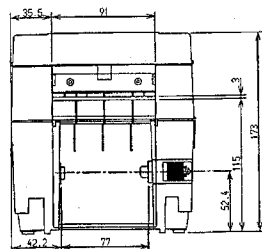

iDP-3550/3551

CITIZEN®

FEATURES

Small size, light weight, and low price
 High-speed print (Bi-directional)
 Red and black print
 Auto load
 Paper end sensor
 Built in auto cutter (ACS-134) (iDP-3551)
 Built in power supply

OPTIONS

Special purpose winder AW-3-E (Option)
 that will be placed Separately.

OUTLINE DRAWING OF IDP 3550

Item/Model	iDP-3550RF/PF	iDP-3551RF/PF
Print method	Serial dot impact method (Bidirectional print), 2-pass graphic (Unidirectional print)	
Print width	Character type: 63.6 mm/Graphic type: 58.7mm	
Print head	9 pins	
Print speed	Character type: Approx. 3.6 lines/second/Graphic type: Approx. 3 lines/second	
Print columns	40 Columns	
Character size	Character type: 1.36 mm(W) X2.4 mm(H) (7 dots) 1.36 mm(W) X3.1 mm(H) (9 dots) Graphic type: 1.20 mm(W) X2.4 mm(H) (7 dots) 1.20 mm(W) X3.1 mm(H) (9 dots)	
Line spacing	Character type: 4.23 mm (1/6 inch) Graphic type: 2.82mm (1/9 inch)	
Paper	Ordinary paper and non-carbon paper: 76+/-0.5 mm(W) x ø83 mm(OD)	
Ink ribbon	Special purpose ribbon cartridge: Red/Black or Single Color (Black or Purple)	
Interface	Serial(RS-232C), Parallel(CENTRONICS compliant)	
Command system	CBM mode, STAR mode, ESC/POS mode The user can select the mode with the DIP switch and preset jumpers.	
Input buffer	6KB or 256 bytes (Selectable with the DIP switch)	
Drawer function	2-drawer, 1-drawer switch	
Auto loading function	Automatically feeds the paper by several lines when it is inserted.	
Paper end detection	Stops printing when the paper has run out.	
Paper near end detection	Stops printing when the paper is running out. (Settable with a command)	
Auto cutter	None	AC-134-E (Capable of partial and full cut)
Weight	Approx. 2.8 kg Approx. 3 kg	
Outer dimensions	160(W)x212(D)X194(H)mm 160(W)x212(D)X173(H)mm	
Operating temperature and Humidity	0 to 40°C, 35 to 85 %RH (No dew condensation)	
Storage temperature and Humidity	-20 to 60°C, 10 to 90 %RH (No dew condensation)	