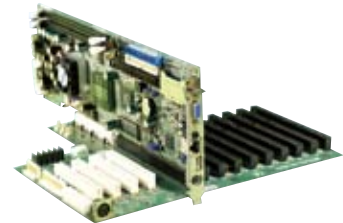

PCI/PX Backplane

Support PCI and ISA Slot on one backplane ! For PICMG1.0 Single board computer

The advantages of using this series of PICMG1.0 cards are numerous:

1. Supports standard PICMG version 1.0 slot on the PCI/PX series passive backplane.
2. Compatible with all available PCI/ISA cards PCI/PX backplane is also integrated with the ROCKY series Card slot.

Selection Guide

PAC series wall-mount Chassis

4U/5U Rack-mount Chassis

1U/2U Rack-mount Chassis

Model	PCI-4S-RS-R40	PCI-5S-RS-R40	PCI-5S2A-R40 PCI-5S2-RS-R40	PCI-6S-RS-R40	PCI-7S-RS-R41	PCI-8S-RS-R40	PX-8S-RS-R41
Total Slot	4	5	5	6	7	8	8
PCI Slot	3	3	4	4	4	4	6
ISA Slot	1	2	1	2	3	4	2
PSU Type	ATX/AT	ATX/AT	ATX/AT	ATX/AT	ATX/AT	ATX/AT	ATX/AT
Chassis	PAC-42GF-R20		RACK-500G-R20	PAC-106G-R20 PAC-107G-R20 PAC-1000G	PAC-1700G		

Model	PCI-10S-RS-R41	PX-10S-RS-R40	PCI-10S2-RS-R41	PCI-12S-RS-R40	PCI-13SD-RS-R40	PCI-14S-RS-R40	PCI-14S2-RS-R40
Total Slot	10	10	10	12	13	14	14
PCI Slot	4	7	4	4	3+4	4	4
ISA Slot	5	3	5	7	3+3	9	8
PSU Type	ATX/AT	ATX/AT	ATX/AT	ATX/AT	ATX/AT	ATX/AT	ATX/AT
Chassis	PAC-125G-R20 RACK-900G	PAC-125G-R20	RACK-900G	RACK-814G-R20 RACK-3000G-R20	RACK-305G-R20 RACK-360G-R20 RACK-814G-R20 RACK-3000G-R20	RACK-814G-R20	RACK-305G-R20 RACK-360G-R20 RACK-814G-R20 RACK-3000G-R20
Note					for Dual System		