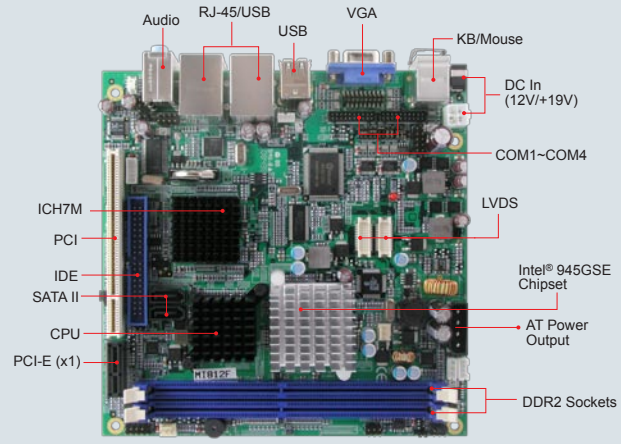

Motherboards

Intel® Atom™-Based

Intel® Atom™ N270 Mini-ITX Motherboard w/ Intel® 945GSE Chipset

MI812

Features

- Onboard Intel® Atom™ Processor N270, 1.6GHz, 533MHz FSB
- 2x DDR2 DIMM, Max. 2GB
- Supports CRT and LVDS (dual display)
- Onboard 10/100 BaseT and PCI-E Gigabit LAN
- 2x SATA, 8x USB 2.0, 4x COM, 1x IDE
- 1x PCI, 1 x PCI-E (x1), 1x Mini PCI-E(x1)

System

CPU	Intel® Atom™ Processor N270, 1.6GHz
System Memory	2x DDR2 DIMM, 533MHz, Max. 2GB
System Chipset	Intel® 945GSE + ICH7M, 533MHz FSB
BIOS	Award
Watchdog Timer	256 levels
SSD	CF socket (solder side)
H/W Monitor	Yes
Expansion Slots	1x PCI, 1x PCI-E (x1), 1x Mini PCI-E (x1)

Graphics

VGA Controller	Intel® 945GSE integrated GMA950
VGA Memory	Supports DVMT 3.0; Max. shared memory - 224MB
Display Interface	Supports CRT, onboard Chronitel CH7308 for 24-bit dual channels LVDS interface

Ethernet

Controller	Intel® ICH7M integrated 10/100BaseT LAN, optional Intel® 82574L PCI-E Gigabit LAN
Connector	RJ-45 on board

Multi I/O

Chipset	Winbond W83627EHG, Fintek F81216DG 1x IDE, 1x KB, 1x mouse, 1x LPT, 3x RS-232, 1x RS-232/422/485, 2x SATA
USB	6 ports on board Pin header for 2 ports (USB 2.0)
Audio	Intel® ICH7M built-in audio w/ Realtek ALC662 codec for 5.1CH
Others	Digital I/O (4-in/4-out), +12V/+19V DC In